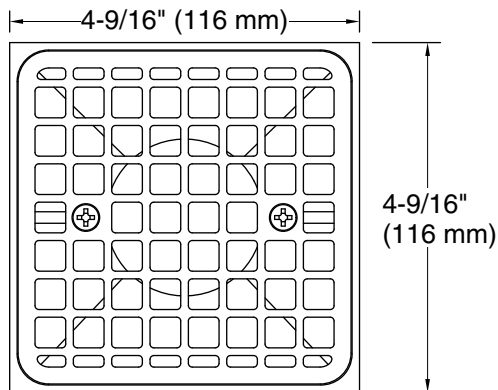

Color tiles intended for reference only.

Color	Code	Description
	CP	Polished Chrome
	BN	Vibrant® Brushed Nickel

Technical Information

All product dimensions are nominal.

Drain included: Yes

Notes

Install this product according to the installation instructions.