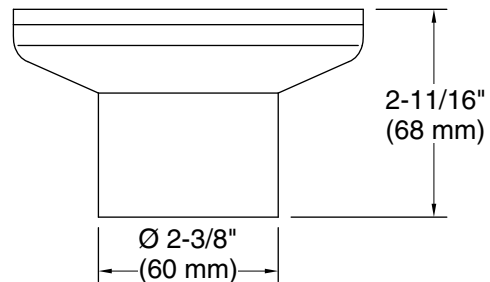

Color tiles intended for reference only.

Color	Code	Description
	CP	Polished Chrome
	BN	Vibrant® Brushed Nickel

Technical Information

All product dimensions are nominal.

Drain included: Yes

Notes

Install this product according to the installation instructions.