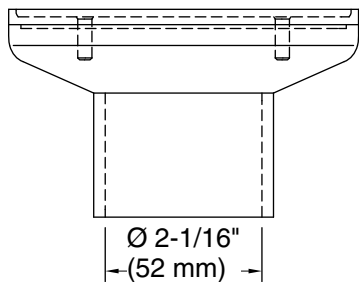

Color tiles intended for reference only.

Color	Code	Description
	CP	Polished Chrome
	BN	Vibrant® Brushed Nickel

Technical Information

All product dimensions are nominal.

Drain included: Yes

Notes

Install this product according to the installation instructions.