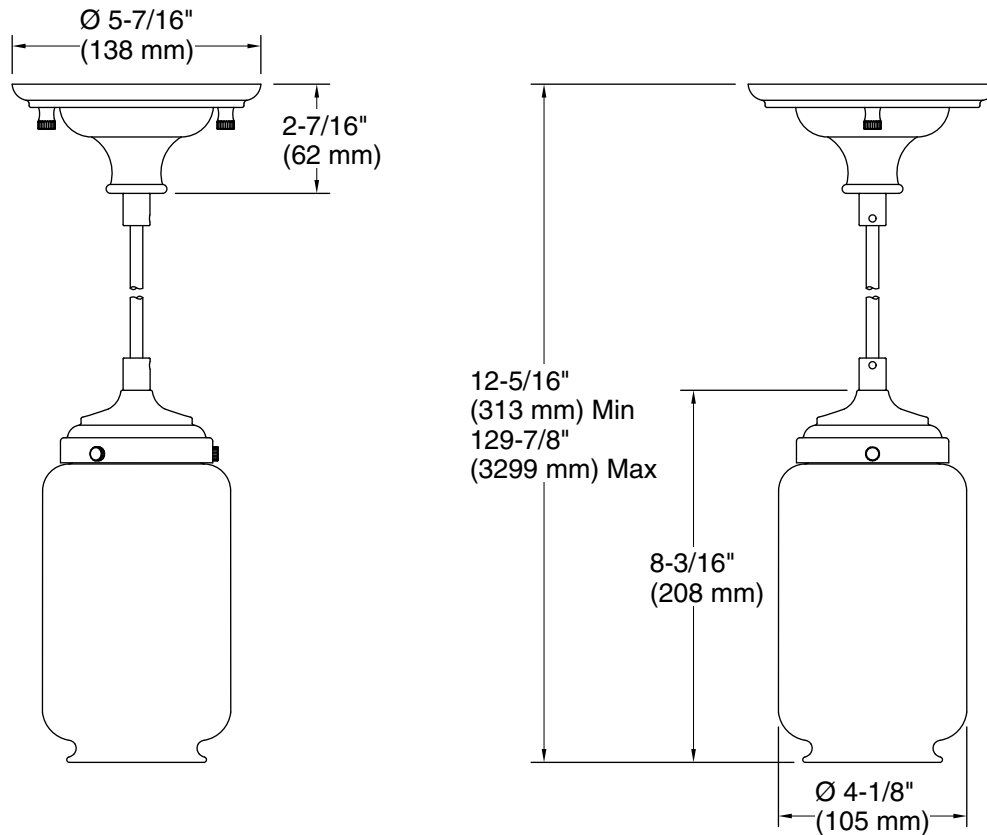

Required Electrical Service

One dedicated circuit required.

Lights: 120 V, 60 Hz

Technical Information

All product dimensions are nominal.

Installation Type: Ceiling-mount

Material: Brass

Number of Lights: 1

Lighting Type: Socket-based

Socket Type: E-26 Medium

Number of Shades: 2

Hanging Type: Cord

Height: $12\text{-}5/16\text{'}$ (312 mm) -

$129\text{-}7/8\text{'}$ (3299 mm)

Electrical component rating: Socket Rating: 60 Hz, 40 W, 450 Lumens, 3000K