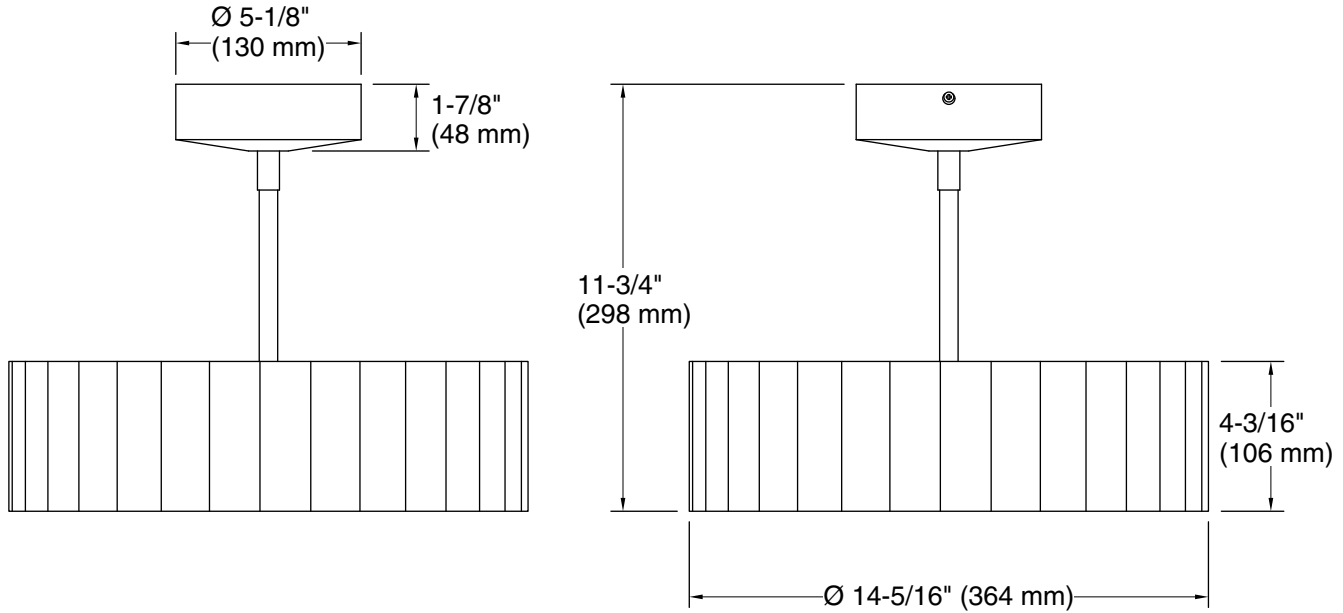

Required Electrical Service

One dedicated circuit required.

Lights: 120 V, 60 Hz

Technical Information

All product dimensions are nominal.

Material: Steel, Glass

Number of Lights: 2

Lighting Type: Integrated LED

Number of Shades: 1

Shade Type: Glass - etched

Hanging Type: Downrod

Downrod Detail: 1 x 4-11/16" (119 mm)

Electrical component rating: LED: 60 Hz, 40 W, 2200 Lumens, 3000K