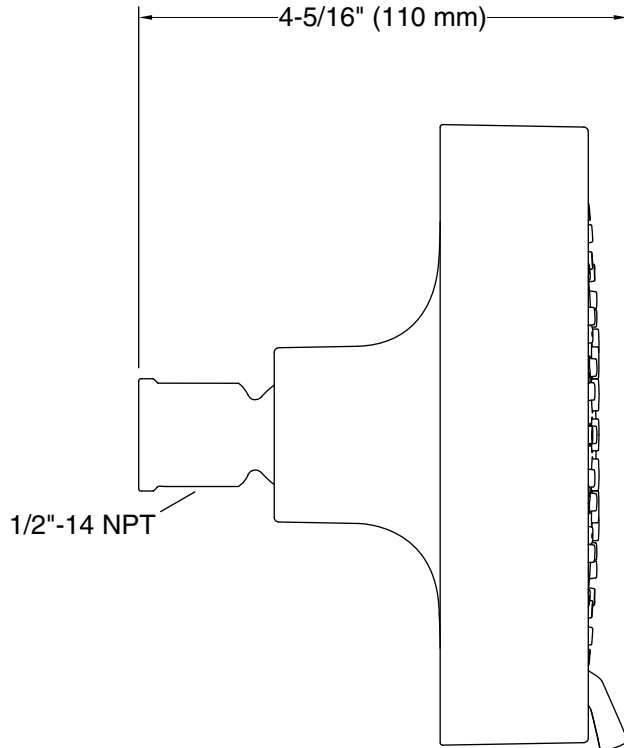

Material

- KOHLER finishes resist corrosion and tarnishing

Installation

- Shower arm and flange sold separately
- 1/2"-14 NPT connection.
- Wall-mount

Recommended Products/Accessories

K-7397 Shower Arm and Flange
K-7395 Shower Arm and Flange
K-933 Shower Arm and Flange
K-934 Shower Arm and Flange
K-23723 Faucet cleaner

Technical Information

All product dimensions are nominal.

Showerhead/Body Spray:

Rated maximum flow: 2.5 gal/min (9.5 l/min)

Notes

Install this product according to the installation instructions.