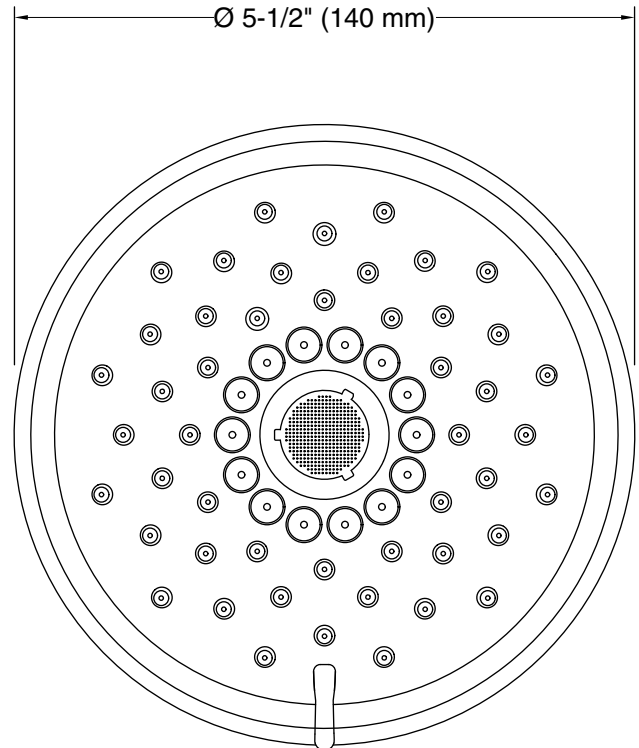

Features

- Multifunction showerhead and handshower each have advanced spray engines to provide three experiences: full coverage, pulsating massage, and silk spray
- Full coverage spray produces an encompassing spray ideal for everyday use
- Pulsating massage spray targets sore muscles to ease away aches and pains
- Silk spray releases a dense, luxurious spray ideal for rinsing
- Thumb tab allows for a smooth transition between sprays
- MasterClean™ sprayface features an easy-to-clean surface that withstands mineral buildup
- 2.5 gpm (9.5 lpm) maximum flow rate
- Coordinates with Purist®, Stillness®, and Composed® faucets and accessories

Material

- KOHLER finishes resist corrosion and tarnishing

Installation

- Shower arm and flange sold separately
- 1/2"-14 NPT connection.
- Wall-mount

Recommended Products/Accessories

K-7397 Shower Arm and Flange
K-7395 Shower Arm and Flange
K-933 Shower Arm and Flange
K-934 Shower Arm and Flange
K-23723 Faucet cleaner

Technical Information

All product dimensions are nominal.

Showerhead/Body Spray:

Rated maximum flow: 2.5 gal/min (9.5 l/min)

Notes

Install this product according to the installation instructions.