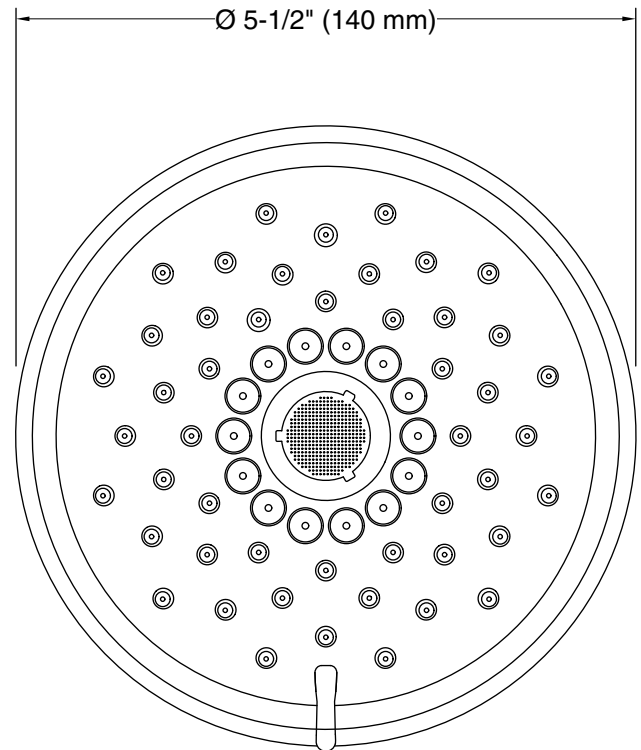

#### Installation

- 1/2"-14 NPT connection.
- Wall-mount.

**Technical Information**

All product dimensions are nominal.

**Showerhead/Body Spray:**

Rated maximum flow: 2.5 gal/min (9.5 l/min)

**Notes**

Install this product according to the installation instructions.