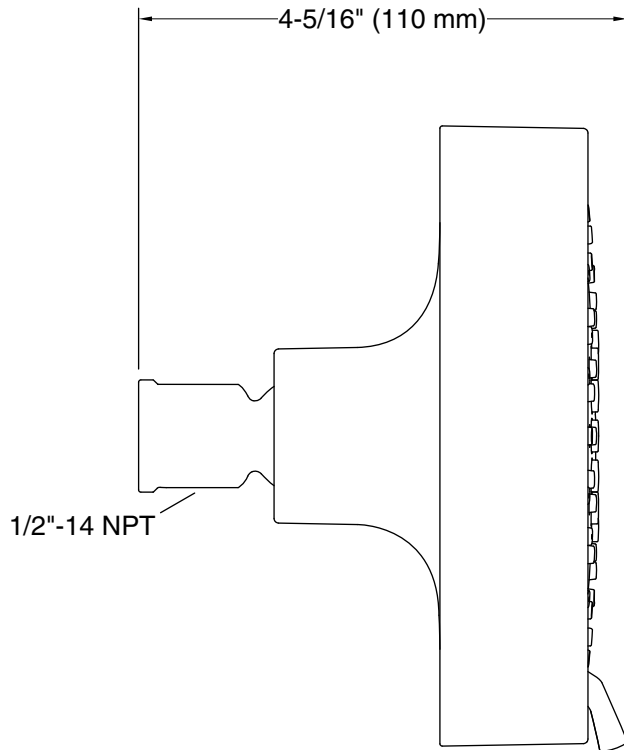

Technical Information

All product dimensions are nominal.

Showerhead/Body Spray:

Rated maximum flow: 2.5 gal/min (9.5 l/min)

Notes

Install this product according to the installation instructions.