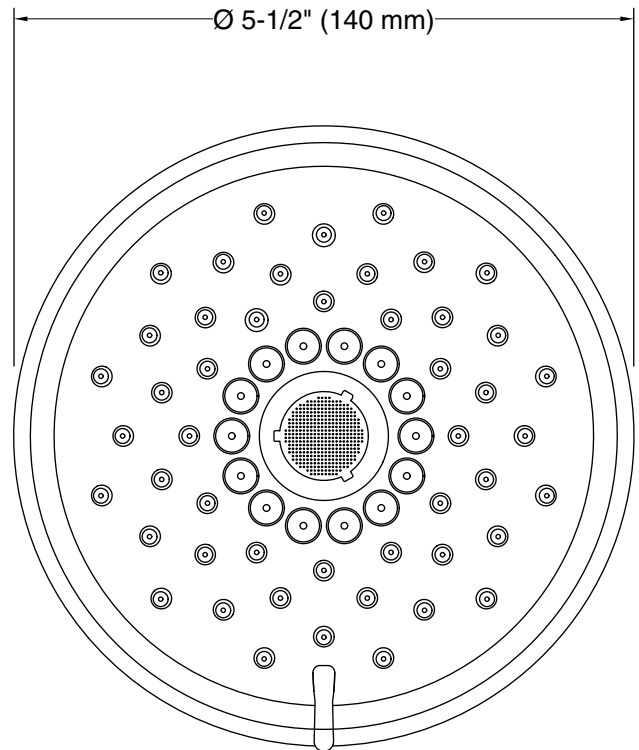

Technical Information

All product dimensions are nominal.

Showerhead/Body Spray:

Rated maximum flow: 1.75 gal/min (6.6 l/min)

Notes

Install this product according to the installation instructions.