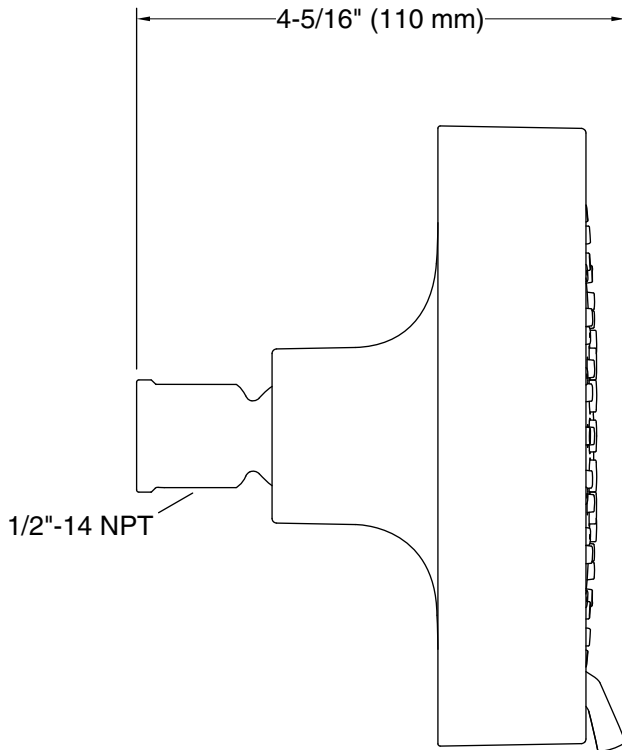

Technical Information

All product dimensions are nominal.

Showerhead/Body Spray:

Rated maximum flow: 1.75 gal/min (6.6 l/min)

Notes

Install this product according to the installation instructions.