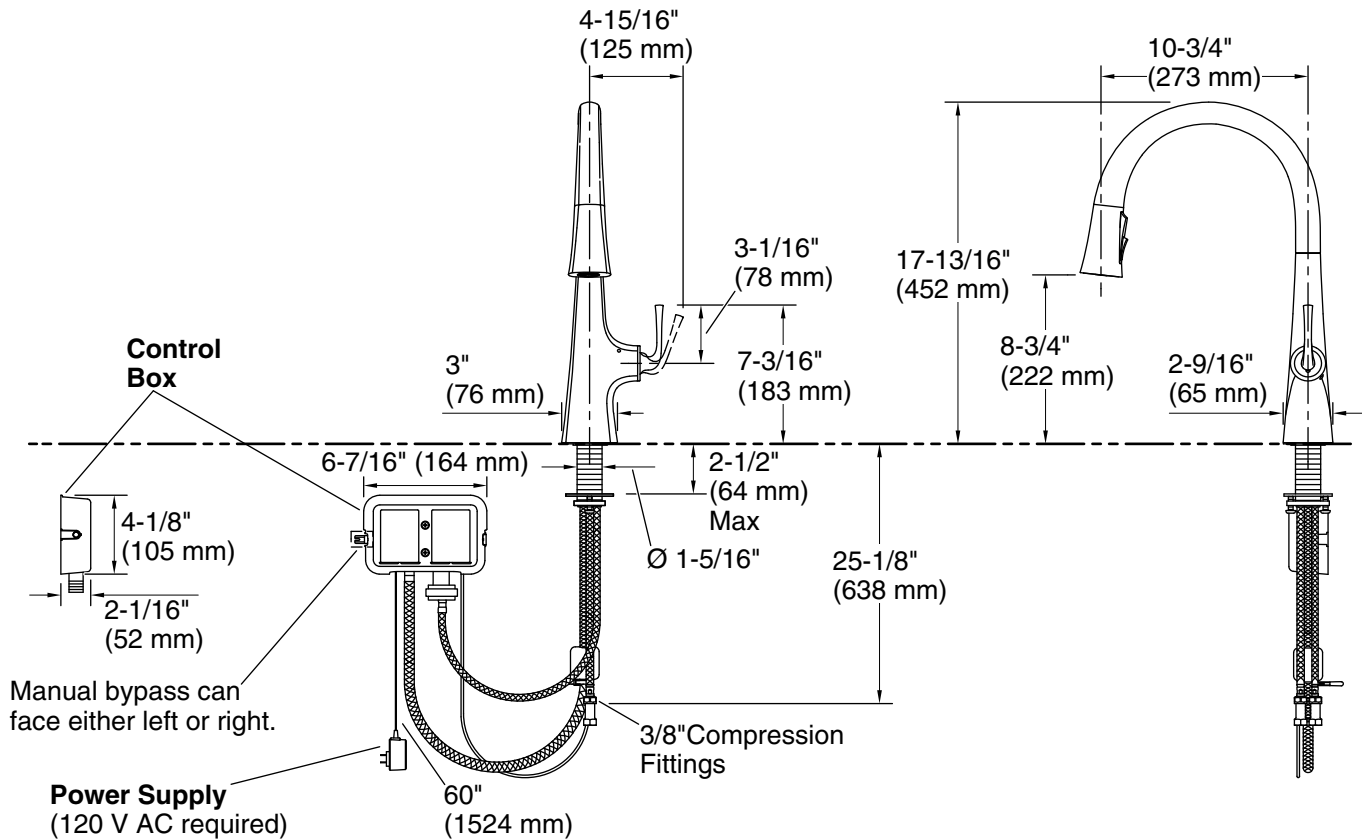

Material

- Premium metal construction for durability and reliability.
- KOHLER finishes resist corrosion and tarnishing.

Installation

- Deck-mount.
- Single-hole (3-hole escutcheon available; K-22071, sold separately).
- Flexible supply lines simplify installation.
- Requires non-switched undercounter outlet.

Adapters, Rough-in and Extension Kits

1012715 Range: 2-1/2" (64 mm) - 4-5/8" (118 mm)

Optional Products/Accessories

K-22071 Three-hole kitchen faucet escutcheon

ADA CSA B651

Codes/Standards

ASME A112.18.1/CSA B125.1
NSF/ANSI 61
NSF/ANSI 372
All applicable US Federal and State material regulations
DOE - Energy Policy Act 1992
California Energy Commission (CEC)
ADA
ICC/ANSI A117.1
CSA B651

Technical Information

All product dimensions are nominal.

Faucet:

Flow rate: 1.5 gal/min (5.7 l/min)
 Pressure: 60 psi (4.1 bar)
 Drain included: No

Notes

Install this product according to the installation instructions.