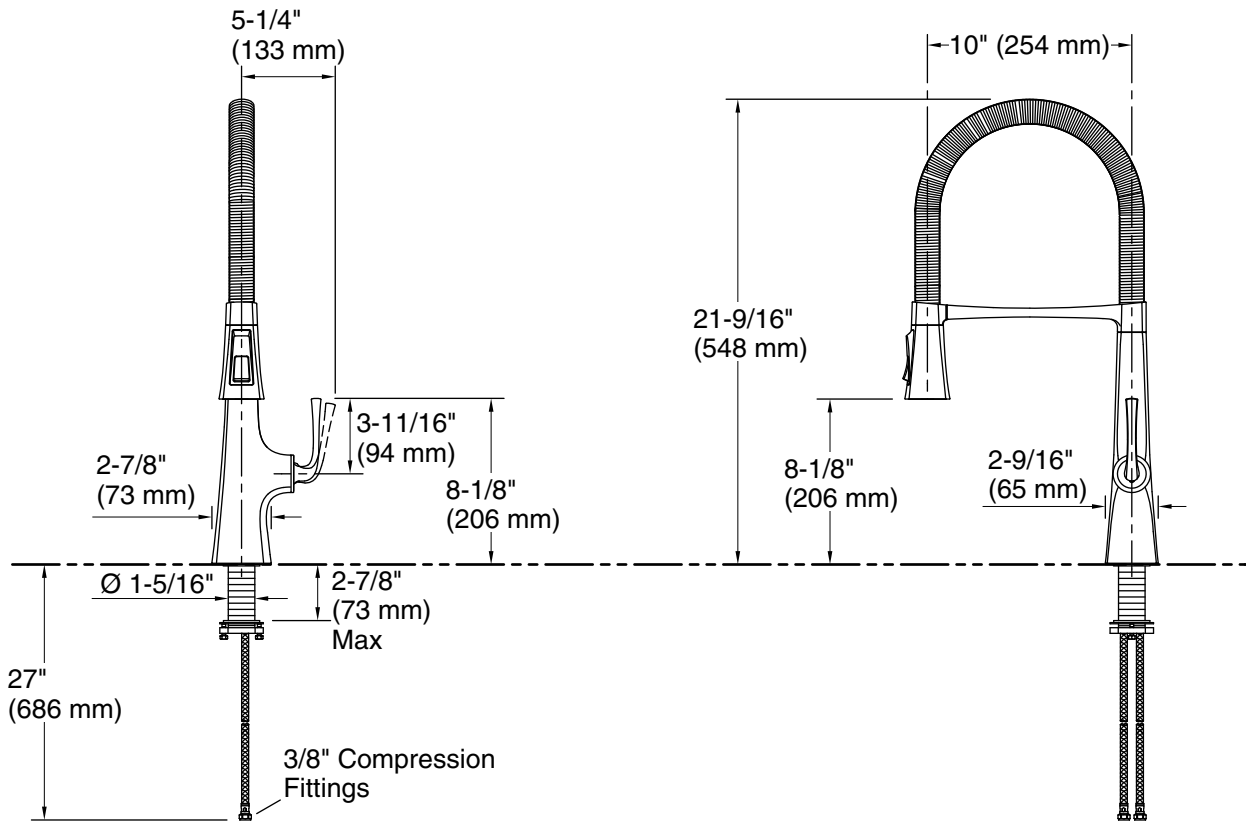

Technical Information

All product dimensions are nominal.

Faucet:

Flow rate: 1.5 gal/min (5.7 l/min)

Pressure: 60 psi (4.1 bar)

Drain included: No

Spout:

Spout reach: 10" (254 mm)

Handle clearance: 5-1/4" (133 mm)

Notes

Install this product according to the installation instructions.

ADA, CSA B651 compliant when installed to the specific requirements of these regulations.