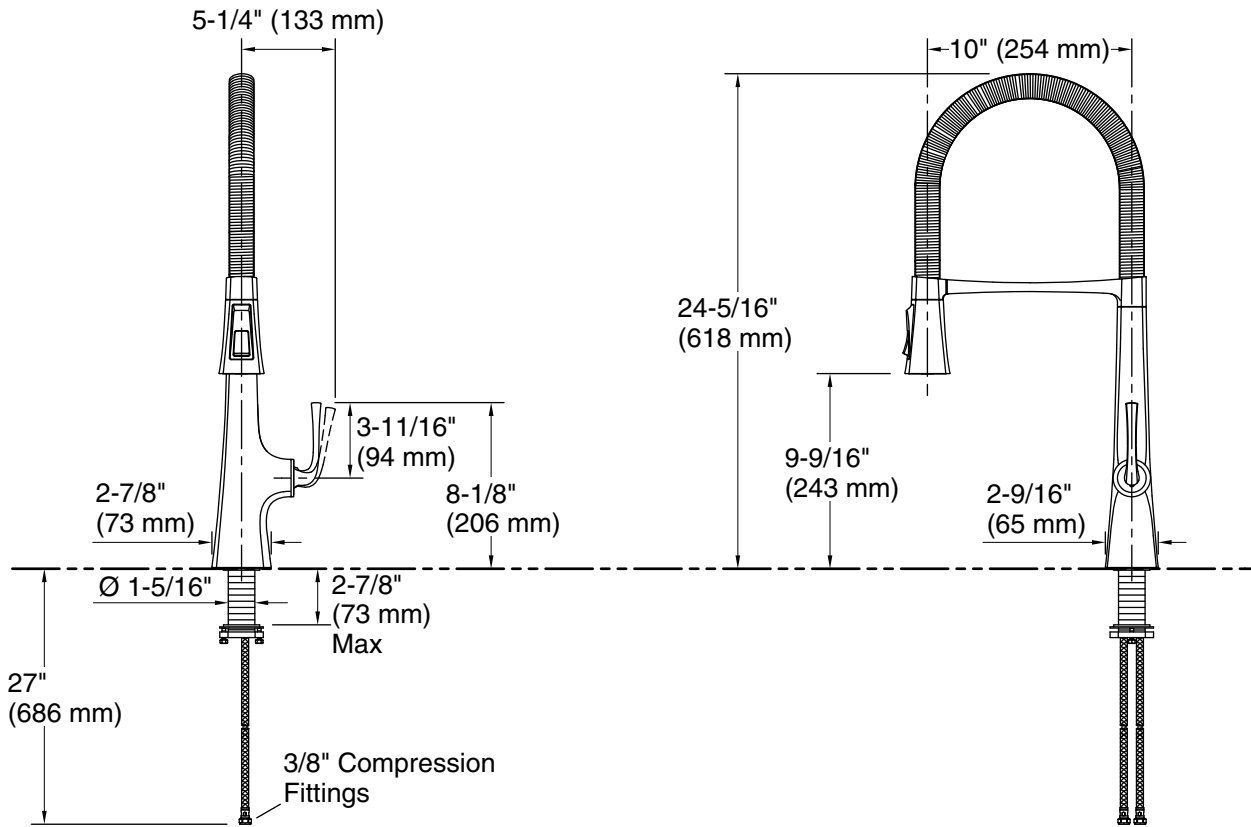

Technical Information

All product dimensions are nominal.

Faucet:

Flow rate: 1.5 gal/min (5.7 l/min)

Pressure: 60 psi (4.1 bar)

Drain included: No

Spout:

Spout reach: 10" (254 mm)

Handle clearance: 5-1/4" (133 mm)

Notes

Install this product according to the installation instructions.

ADA, CSA B651 compliant when installed to the specific requirements of these regulations.