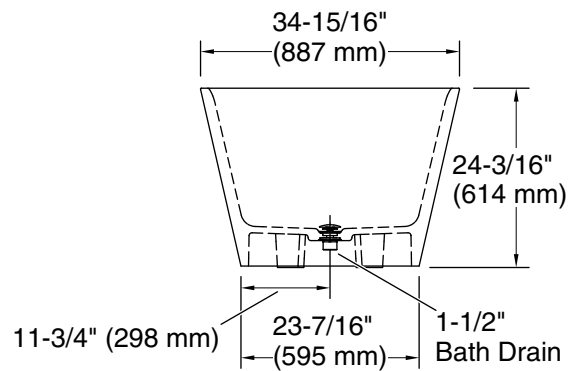

Brazn™
66" x 35" freestanding bath
K-21388

Features

- Freestanding design creates a striking focal point in your bathing area.
- 18" (457 mm) depth offers a deep soaking experience.
- Integral lumbar support.
- Slotted overflow allows for deep soaking.
- Center toe-tap drain color-matched to the bath.

Material

- Acrylic.

Installation

- Freestanding.

Included Components

Additional Components:
1381626-0

Codes/Standards

CSA B45.5/IAPMO Z124
ASTM E162
ASTM E662

**KOHLER® Plastic Baths and Shower
Bases Lifetime Limited Warranty**

See website for detailed warranty information.

Technical Information

All product dimensions are nominal.

Installation:	Freestanding
Drain location:	Center rear
Weight:	312.4 lbs (141.7 kg)
Water depth:	18" (457 mm)
Water capacity:	82.22 gal (311.2 L)

Notes

Measure your actual product for rough-in details.

Install this product according to the installation instructions.

The hot water supply should be 70% of the capacity of the bath or greater. Installations will vary.