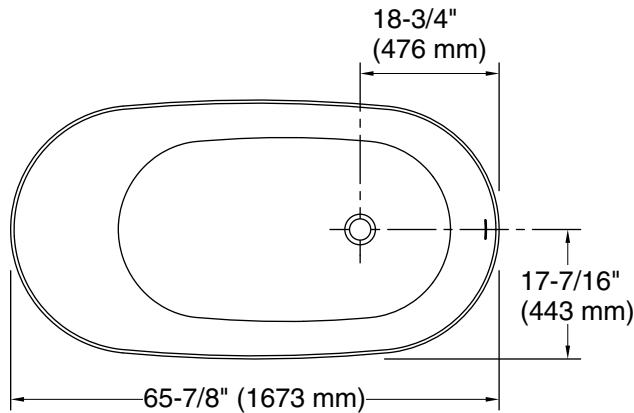

Brazn™
66" x 35" freestanding bath
K-21388

Features

- Freestanding design creates a striking focal point in your bathing area.
- 18" (457 mm) depth offers a deep soaking experience.
- Integral lumbar support.
- Slotted overflow allows for deep soaking.
- Center toe-tap drain color-matched to the bath.

Material

- Acrylic.

Installation

- Freestanding.

Included Components

Additional Components:
1381626-0

Codes/Standards

CSA B45.5/IAPMO Z124
ASTM E162
ASTM E662

**KOHLER® Plastic Baths and Shower
Bases Lifetime Limited Warranty**

See website for detailed warranty information.

Technical Information

All product dimensions are nominal.

Installation:	Freestanding
Drain location:	Center rear
Weight:	312.4 lbs (141.7 kg)
Water depth:	18" (457 mm)
Water capacity:	82.22 gal (311.2 L)

Notes

Measure your actual product for rough-in details.

Install this product according to the installation instructions.

The hot water supply should be 70% of the capacity of the bath or greater. Installations will vary.