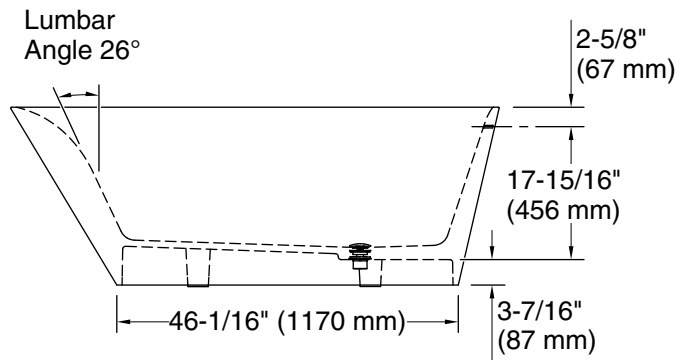

Brazn™
66" x 35" freestanding bath
K-21388

Features

- Freestanding design creates a striking focal point in your bathing area.
- 18" (457 mm) depth offers a deep soaking experience.
- Integral lumbar support.
- Slotted overflow allows for deep soaking.
- Center toe-tap drain color-matched to the bath.

Material

- Acrylic.

Installation

- Freestanding.

Included Components

Additional Components:
1381626-0

Codes/Standards

CSA B45.5/IAPMO Z124
ASTM E162
ASTM E662

**KOHLER® Plastic Baths and Shower
Bases Lifetime Limited Warranty**

See website for detailed warranty information.

Technical Information

All product dimensions are nominal.

Installation:	Freestanding
Drain location:	Center rear
Weight:	312.4 lbs (141.7 kg)
Water depth:	18" (457 mm)
Water capacity:	82.22 gal (311.2 L)

Notes

Measure your actual product for rough-in details.

Install this product according to the installation instructions.

The hot water supply should be 70% of the capacity of the bath or greater. Installations will vary.