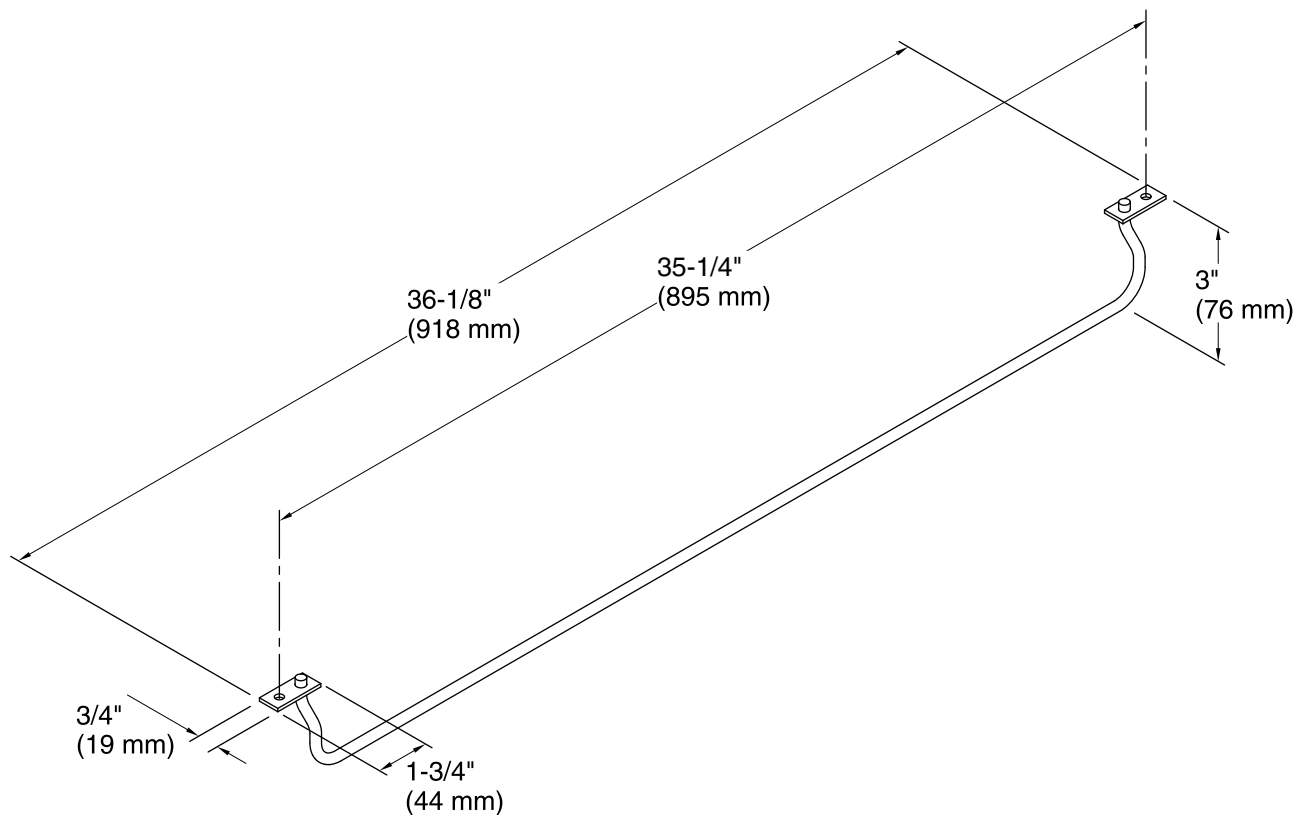

Features

- Attaches to the front of the K-21103 Farmstead kitchen sink.
- Comes included with the K-21103 Farmstead kitchen sink.
- Stainless steel construction.
- Mounting hardware included.

Included Components

Color	Code	Description
-------	------	-------------

	ST	Stainless Steel
--	----	-----------------

Technical Information

All product dimensions are nominal.

Material: Stainless Steel

Notes

Install this product according to the installation instructions.