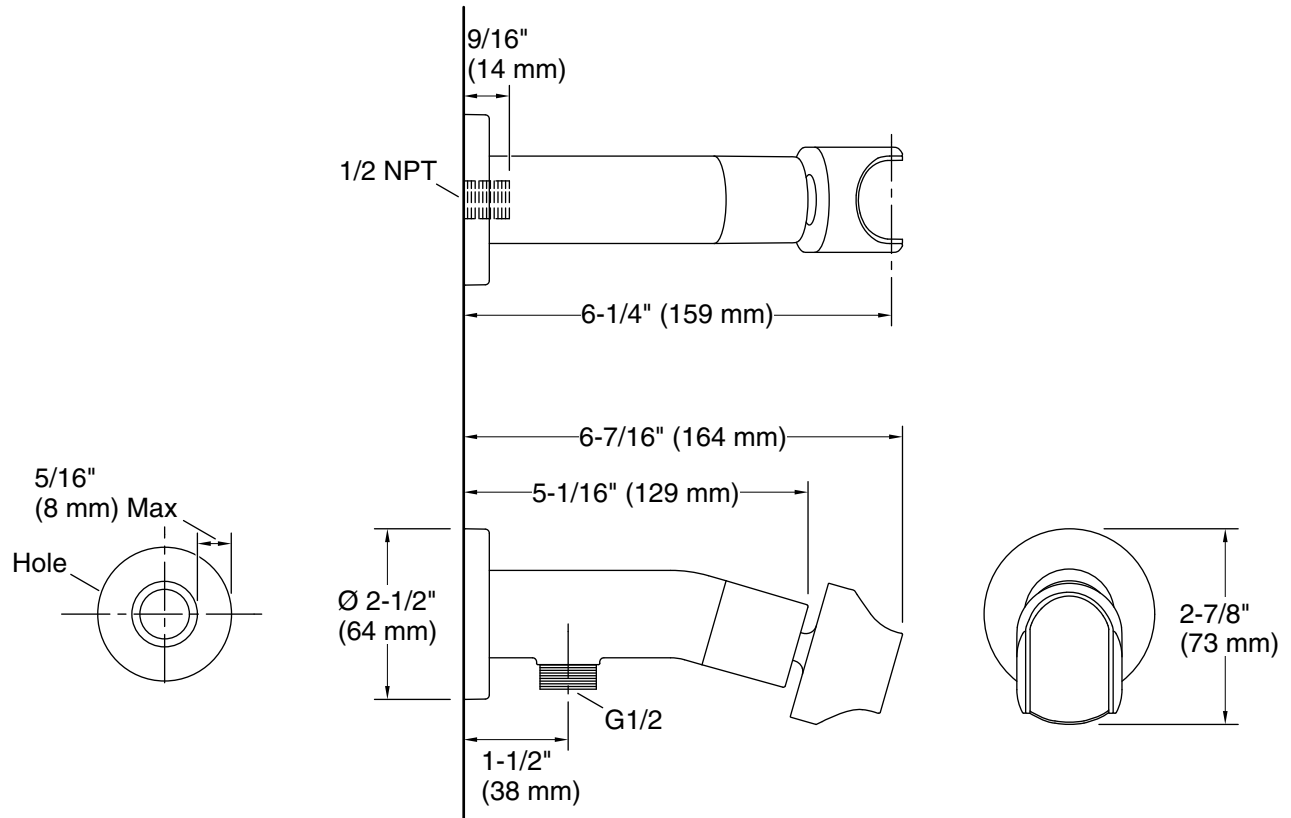

Features

- Requires Statement VES single-function handshower and hose (sold separately)
- Magnetic docking connection allows for handshower height adjustment of 2" (51 mm) and spray angle tilt of 24-58°
- Includes check valve for backflow prevention

Material

- Silicone handshower holder
- Premium metal construction for durability and reliability
- KOHLER finishes resist corrosion and tarnishing

Installation

- Wall-mount
- 1/2 -14 NPT connection
- May require other adapter based on installation type (sold separately)

Technical Information

All product dimensions are nominal.

Notes

For NPT connection, nipple must extend 9/16" (14 mm) beyond finished wall.