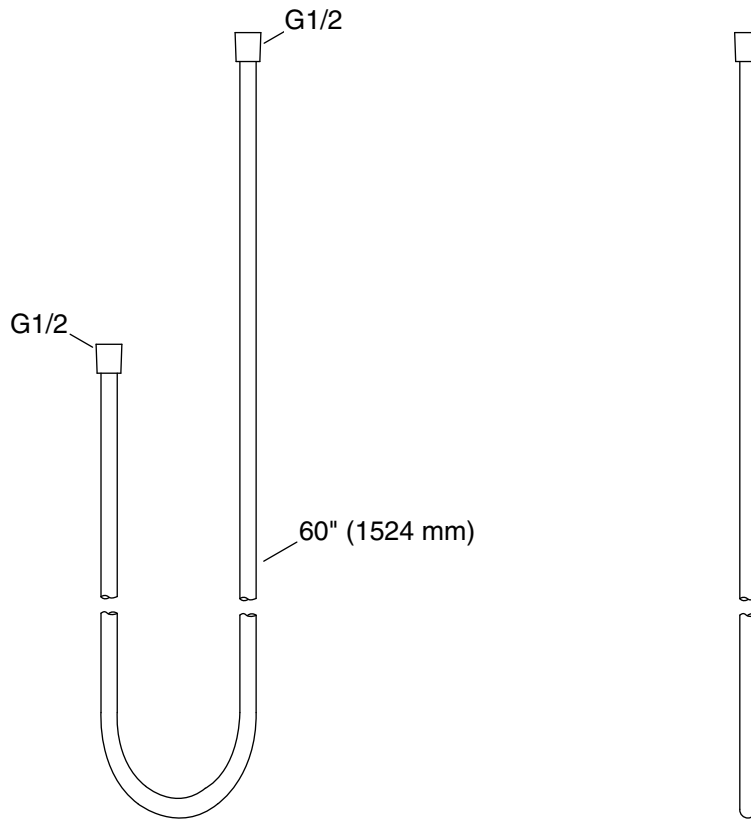

### Features

- 60" (1524 mm) hose length
- Swivel base helps reach target areas
- For use with a handshower (sold separately)
- Finish-matched hose fittings

### Available Colors/Finishes

*Color tiles intended for reference only.*

Color	Code	Description
-------	------	-------------

BN Vibrant® Brushed Nickel

BL Matte Black

**Technical Information**

All product dimensions are nominal.