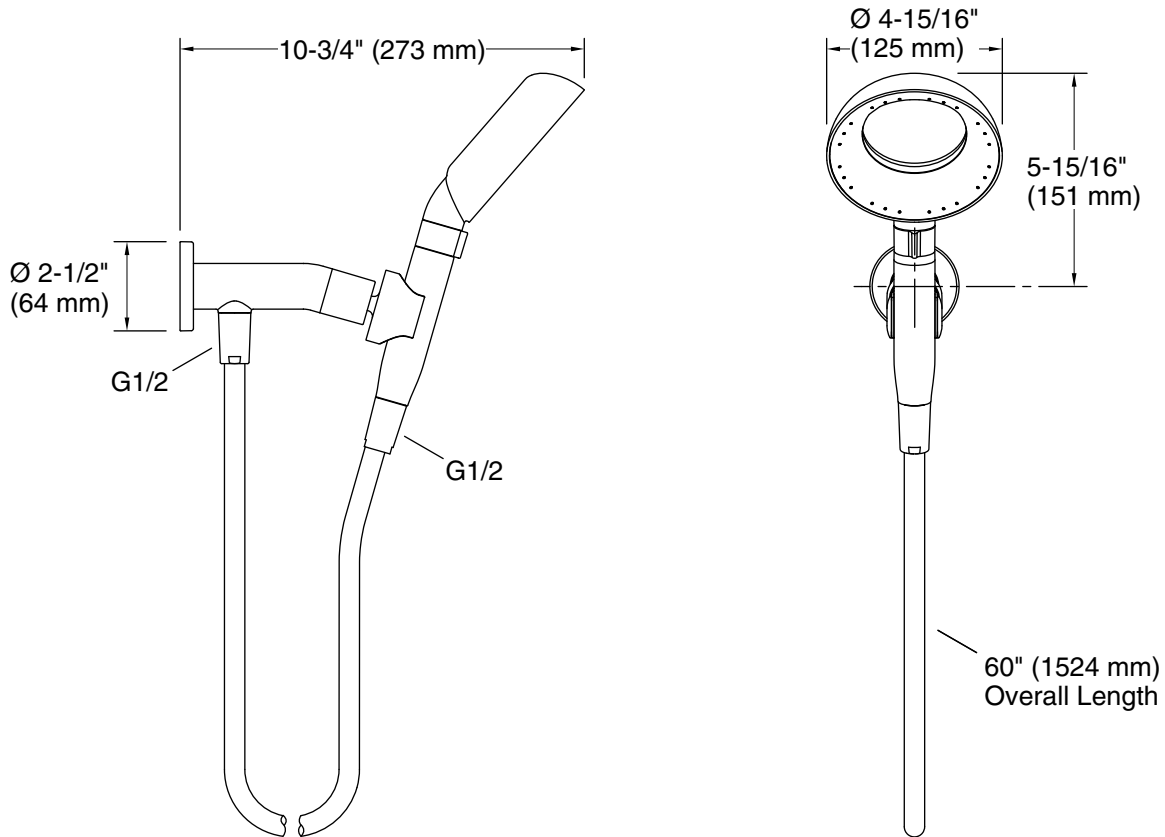

Technical Information

All product dimensions are nominal.

Handshower:

Rated maximum flow: 1.5 gal/min (5.7 l/min)
Pressure: 45 psi (3.1 bar)