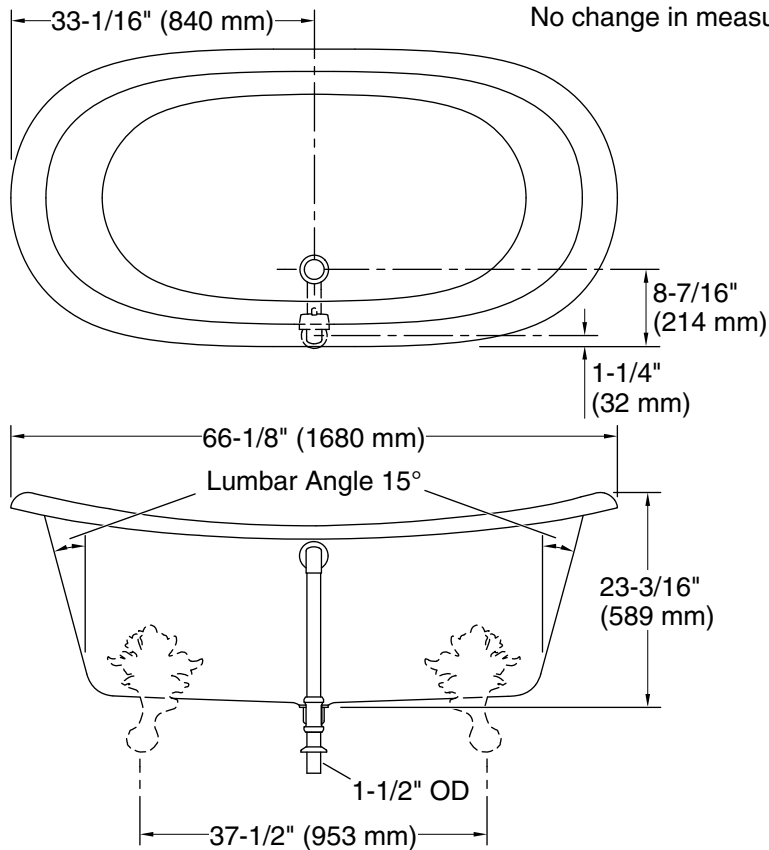

	0	White
	7	Black Black™

No change in measurements if connected with drain illustrated. (K-7159)

Technical Information

All product dimensions are nominal.

Installation:	Freestanding
Drain location:	Center rear
Basin area, bottom:	48-15/16" x 24-3/4" (1243 mm x 629 mm)
Basin area, top:	58-11/16" x 27-13/16" (1490 mm x 706 mm)
Weight:	396.2 lbs (179.7 kg)
Minimum floor load:	90 lbs/ft ² (439.4 kg/m ²)
Water depth:	14-3/8" (366 mm)
Water capacity:	90 gal (340.7 L)
Template:	Footprint, 1344921-7, required, not included

Notes

Measure your actual product for rough-in details.

Install this product according to the installation instructions.

The hot water supply should be 70% of the capacity of the bath or greater. Installations will vary.