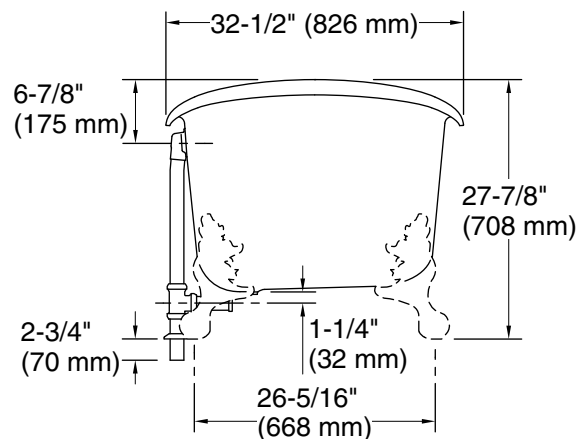

	0	White
	7	Black Black™

No change in measurements if connected with drain illustrated. (K-7159)

Technical Information

All product dimensions are nominal.

Installation:	Freestanding
Drain location:	Center rear
Basin area, bottom:	48-15/16" x 24-3/4" (1243 mm x 629 mm)
Basin area, top:	58-11/16" x 27-13/16" (1490 mm x 706 mm)
Weight:	396.2 lbs (179.7 kg)
Minimum floor load:	90 lbs/ft ² (439.4 kg/m ²)
Water depth:	14-3/8" (366 mm)
Water capacity:	90 gal (340.7 L)
Template:	Footprint, 1344921-7, required, not included

Notes

Measure your actual product for rough-in details.

Install this product according to the installation instructions.

The hot water supply should be 70% of the capacity of the bath or greater. Installations will vary.