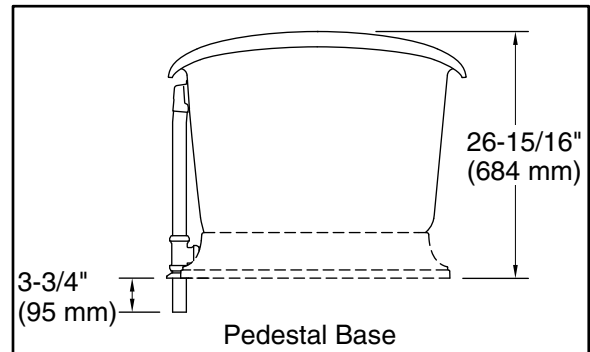

	0	White
	7	Black Black™

No change in measurements if connected with drain illustrated. (K-7159)

Technical Information

All product dimensions are nominal.

Installation:	Freestanding
Drain location:	Center rear
Basin area, bottom:	48-15/16" x 24-3/4" (1243 mm x 629 mm)
Basin area, top:	58-11/16" x 27-13/16" (1490 mm x 706 mm)
Weight:	396.2 lbs (179.7 kg)
Minimum floor load:	90 lbs/ft ² (439.4 kg/m ²)
Water depth:	14-3/8" (366 mm)
Water capacity:	90 gal (340.7 L)
Template:	Footprint, 1344921-7, required, not included