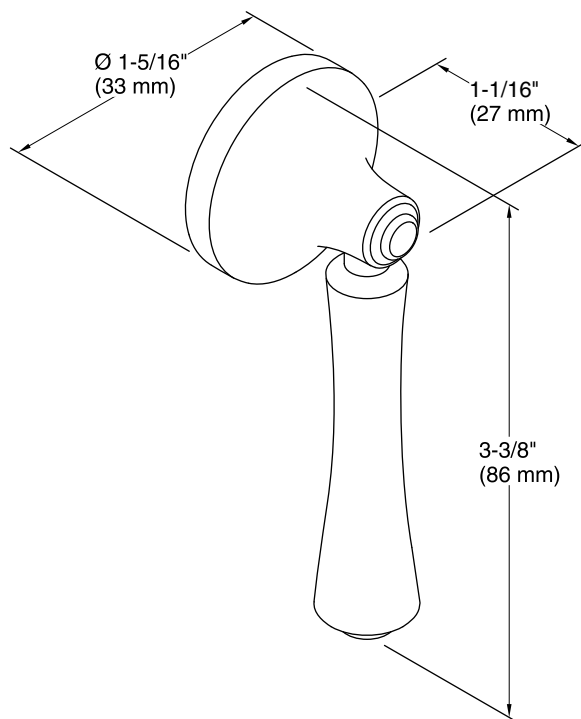

Features

- Right-hand trip lever.
- Premium metal construction for durability.
- KOHLER finishes resist corrosion and tarnish.
- For use with the K-3814-RA Corbelle toilet.

Codes/Standards

None Applicable

Technical Information

All product dimensions are nominal.

Material: Zinc

Notes

Install this product according to the installation instructions.