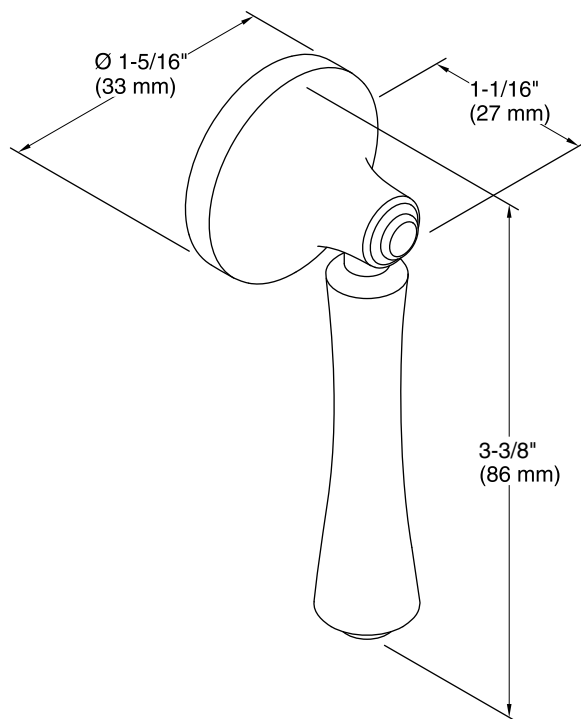

Features

- Left-hand trip lever.
- Premium metal construction for durability.
- KOHLER finishes resist corrosion and tarnish.
- For use with the K-3814 Corbelle toilet.

Codes/Standards

None Applicable

KOHLER® One-Year Limited Warranty

Technical Information

All product dimensions are nominal.

Material: Zinc

Notes

Install this product according to the installation instructions.