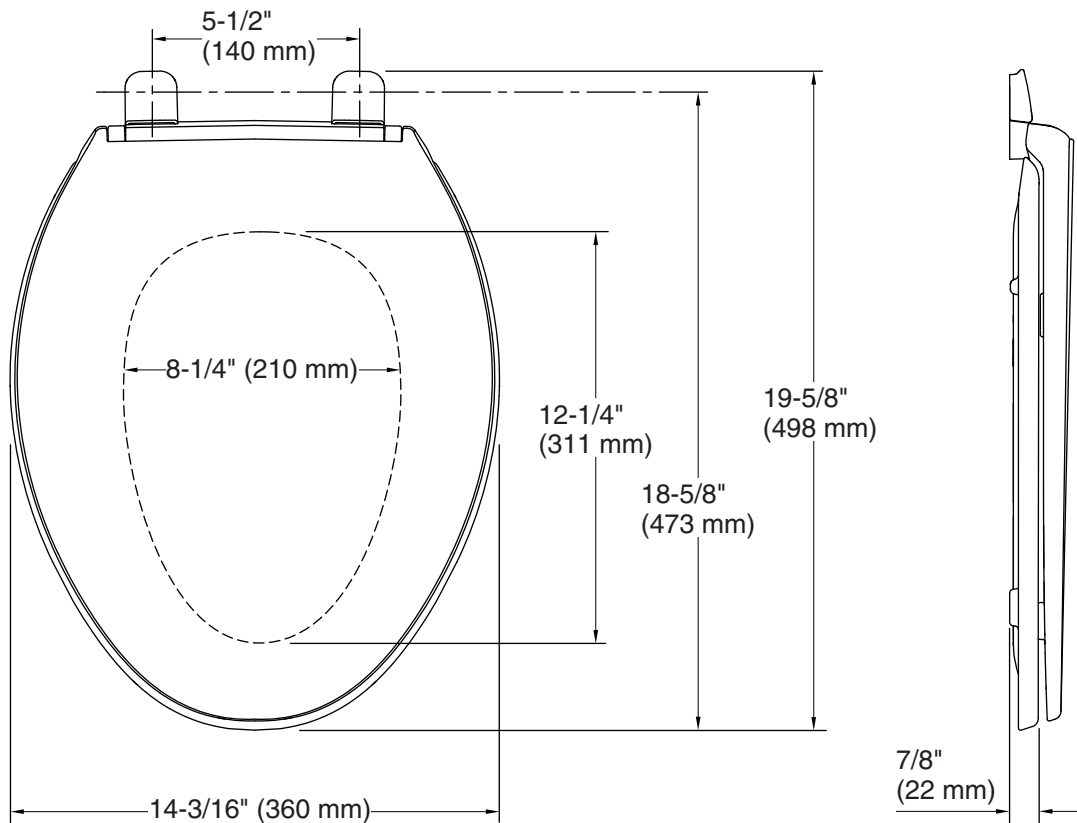

| | | |
|---|---|-------|
|  | 0 | White |
|---|---|-------|

Technical Information

All product dimensions are nominal.

Seat shape type: Elongated
Seat front type: Closed-front
Seat-mounting holes: 5-1/2" (140 mm)