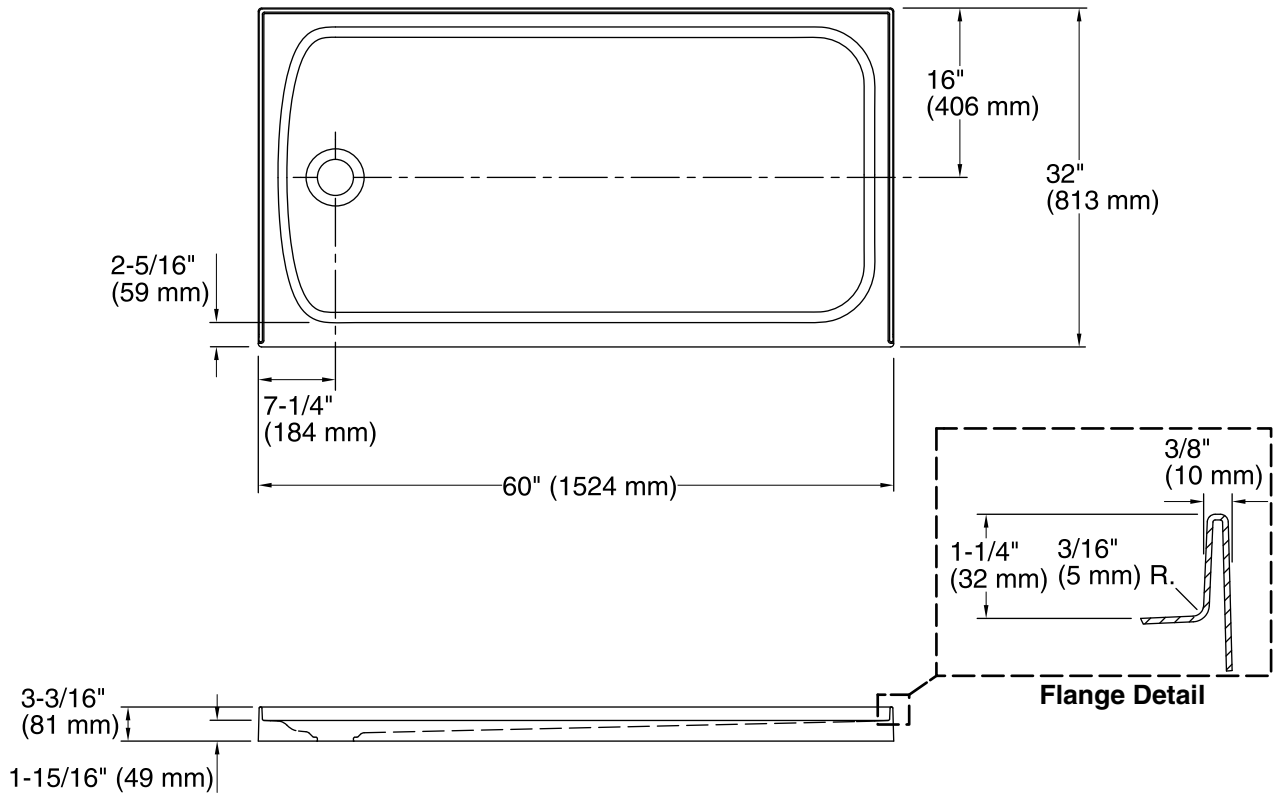

Features

- Integral flange.
- Flange helps prevent water from seeping behind wall and simplifies alcove installation.
- Left drain.
- Low step-over height.
- One-piece construction.
- Compliments traditional and contemporary bathroom designs.
- Coordinates with Choreograph™ walls.

Available Colors/Finishes

Color tiles intended for reference only.

Color	Code	Description
-------	------	-------------

	0	White
--	---	-------

Technical Information

All product dimensions are nominal.

Installation: Three-wall alcove

Drain location: Left

Weight: 128 lbs (58.1 kg)

Notes

Measure your actual product for rough-in details.

Install this product according to the installation instructions.

CAUTION: Risk of property damage and personal injury. Using this product without a shower door may cause water damage and may create a wet and potentially dangerous environment. Install a shower door with this product.