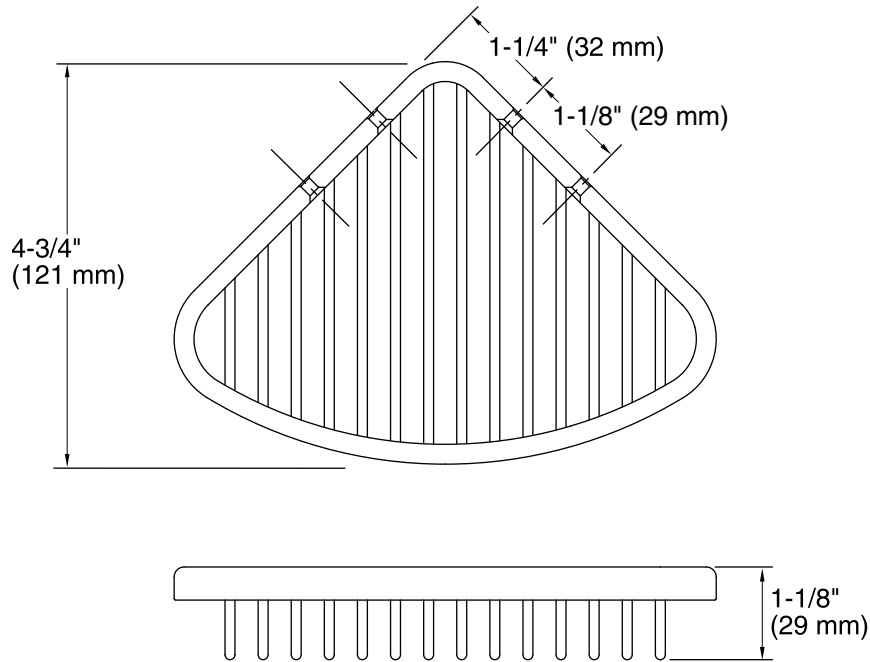

Shower Basket, Small K-1898

Features

- Durable stainless-steel construction.
- KOHLER finishes resist corrosion and tarnish.

Installation

- Designed for corner installation.
- Mounting hardware included.

Codes/Standards

Technical Information

All product dimensions are nominal.

Material: Stainless Steel

Notes

Install this product according to the installation guide.

Shower basket must be mounted to a brace between the wall studs.

The screws (provided) must be attached to ceramic tile, cement board, or a brace between the wall studs.

If mounting on ceramic tile, do not position the screw locations of the shower basket on a grout line.