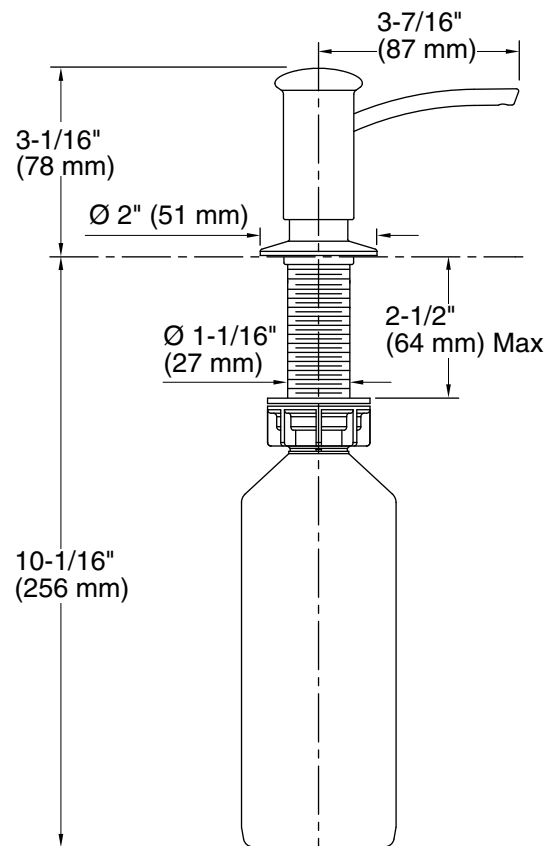

Features

- Holds up to 16 ounces of soap or lotion; refillable from top
- Solid-brass construction with Matte Black finish
- May be installed in predrilled sink holes or surfaces up to 2" thick
- Wholesale packaging
- Coordinates with contemporary-style faucets

Color	Code	Description
	BL	Matte Black
	0	White
	96	Biscuit
	47	Almond
	7	Black Black™

Technical Information

All product dimensions are nominal.

Material: Brass

Notes

Install this product according to the installation guide.