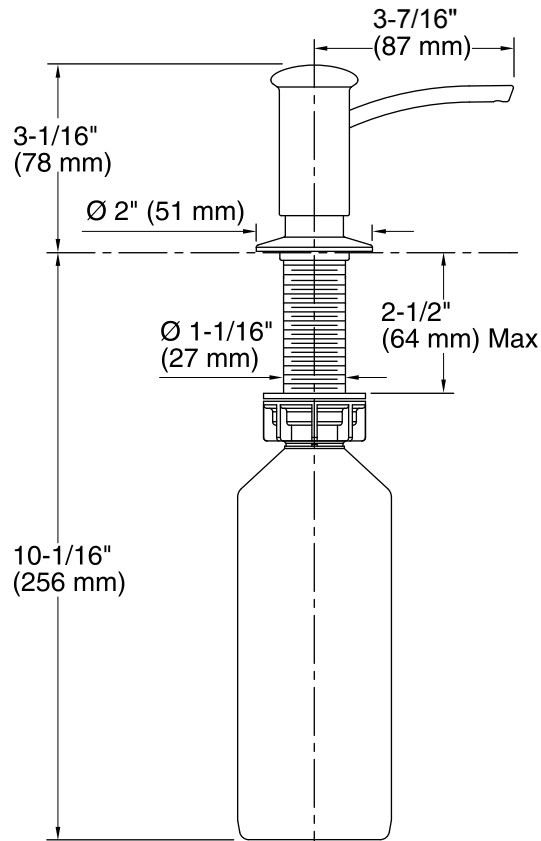

Soap/Lotion Dispenser K-1895

Features

- Holds up to 16 ounces of soap or lotion; refillable from top
- Solid-brass construction with Matte Black finish
- May be installed in predrilled sink holes, or surfaces up to 2 inches thick.
- Wholesale packaging.
- Coordinates with contemporary-style faucets.

Technical Information

All product dimensions are nominal.

Material: Brass

Notes

Install this product according to the installation guide.