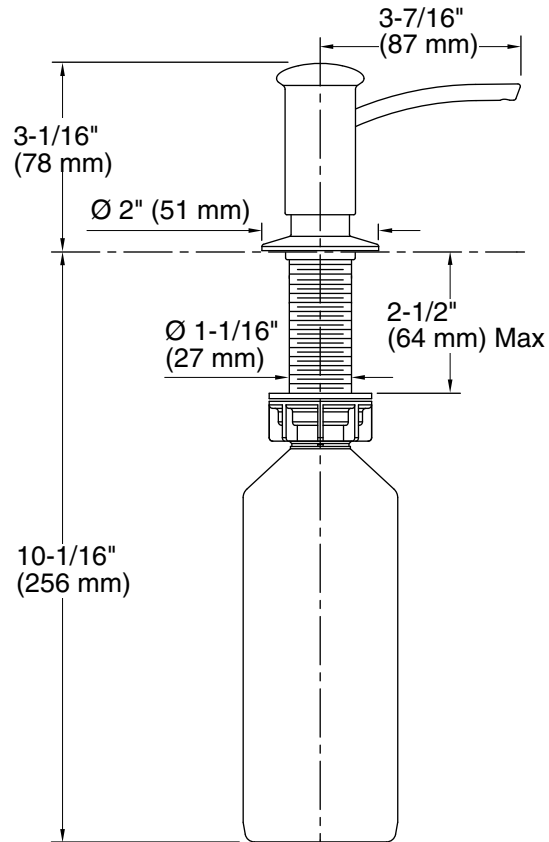

Soap/Lotion Dispenser K-1895-C

Features

- Holds up to 16 ounces of soap or lotion; refillable from top.
- May be installed in pre-drilled sink holes or surfaces up to 2" thick.
- Clamshell packed.
- Coordinates with contemporary-style faucets.

Technical Information

All product dimensions are nominal.

Material: Brass

Notes

Install this product according to the installation guide.