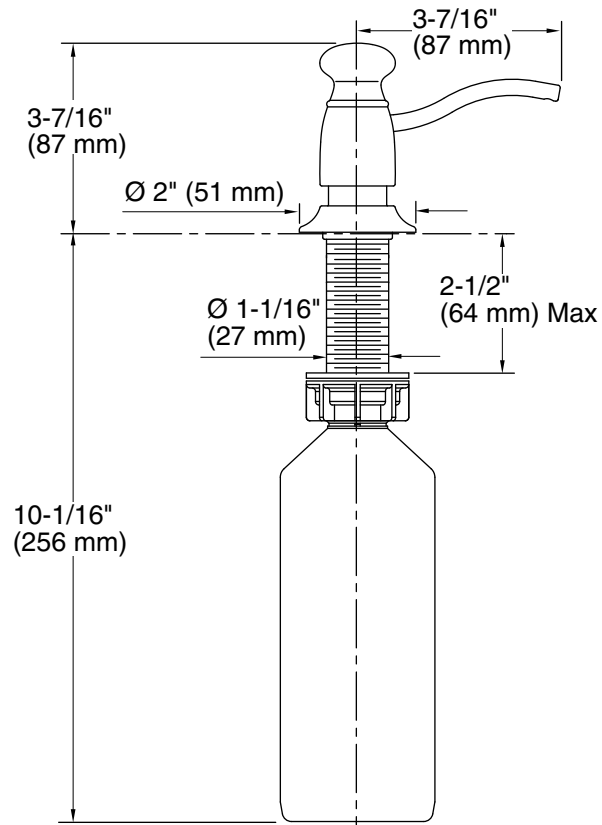

Traditional Soap/lotion dispenser K-1894-C

Features

- Holds up to 16 ounces of soap or lotion; refillable from top.
- Clamshell packed.
- Coordinates with traditional-style faucets.

Material

- Solid brass construction for durability and reliability.
- Brass construction.

Technical Information

All product dimensions are nominal.

Material: Brass

Notes

Install this product according to the installation guide.