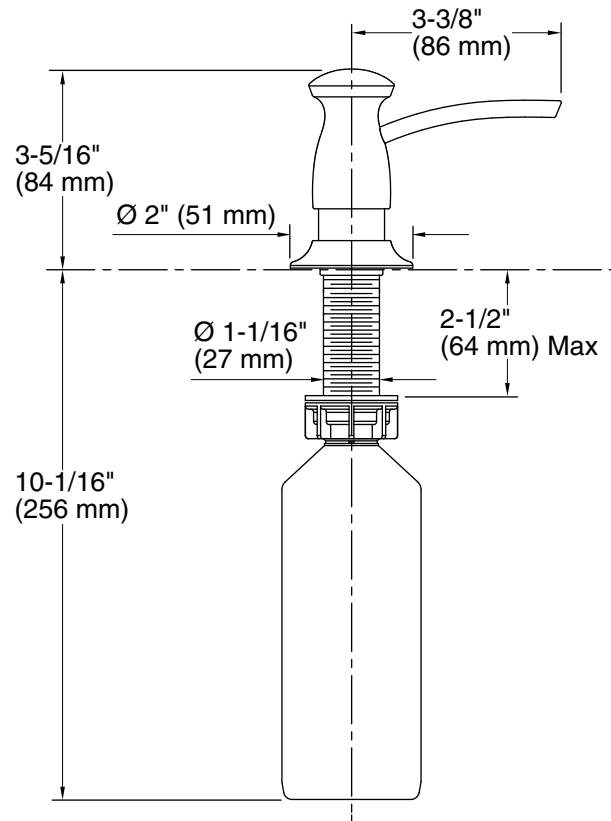

Features

- Coordinates with KOHLER Forte® and other transitional style faucets
- Above-the-counter refill
- May be installed in predrilled sink holes or surfaces up to 2" thick
- Bottle holds up to 16 ounces of liquid soap or lotion

Available Colors/Finishes

Color tiles intended for reference only.

Color	Code	Description
	CP	Polished Chrome
	BL	Matte Black

Technical Information

All product dimensions are nominal.

Material: Brass

Notes

Install this product according to the installation guide.