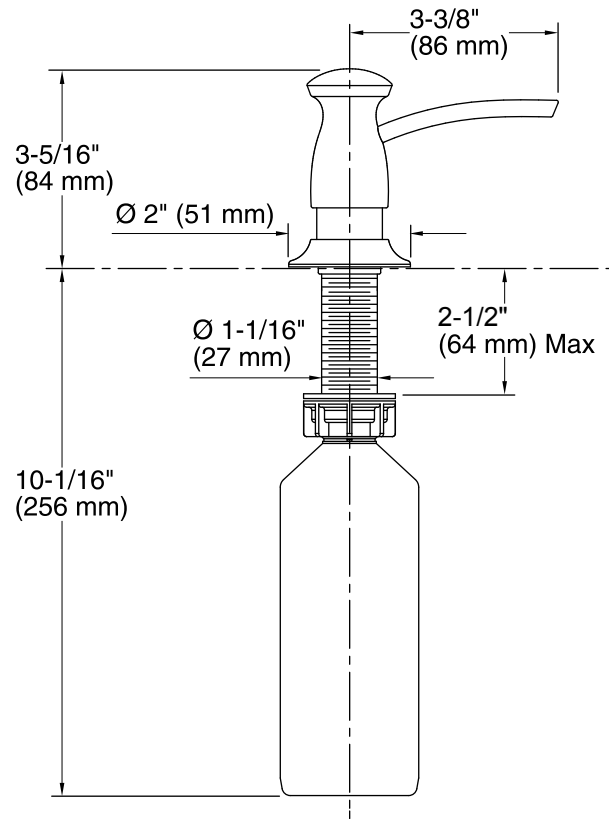

Features

- Holds up to 16 ounces of soap or lotion; refillable from top.
- Solid-brass construction.
- May be installed in predrilled sink holes, or surfaces up to 2 inches thick.
- Clamshell packed.
- Coordinates with transitional-style faucets.

Technical Information

All product dimensions are nominal.

Material: Brass

Notes

Install this product according to the installation guide.