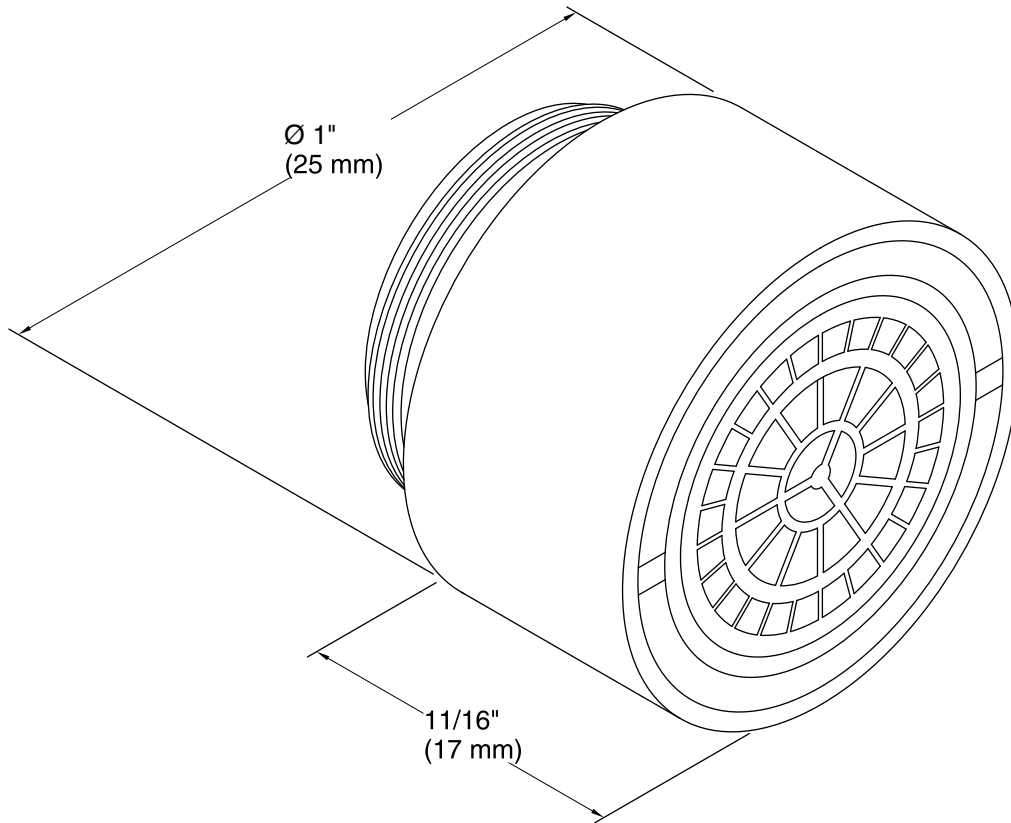

13/16" Male Aerator K-18016

Features

- Kohler plumbing products mean beautiful form as much as reliable function
- 13/16" male
- 0.5-gpm vandal-resistant pressure-compensating spray (non-aerated)
- GPM = Volumetric flow rate in gallons per minute

Color	Code	Description
-------	------	-------------

	CP	Polished Chrome
--	----	-----------------

Technical Information

All product dimensions are nominal.

Material: Brass

Notes

Install this product according to the installation guide.