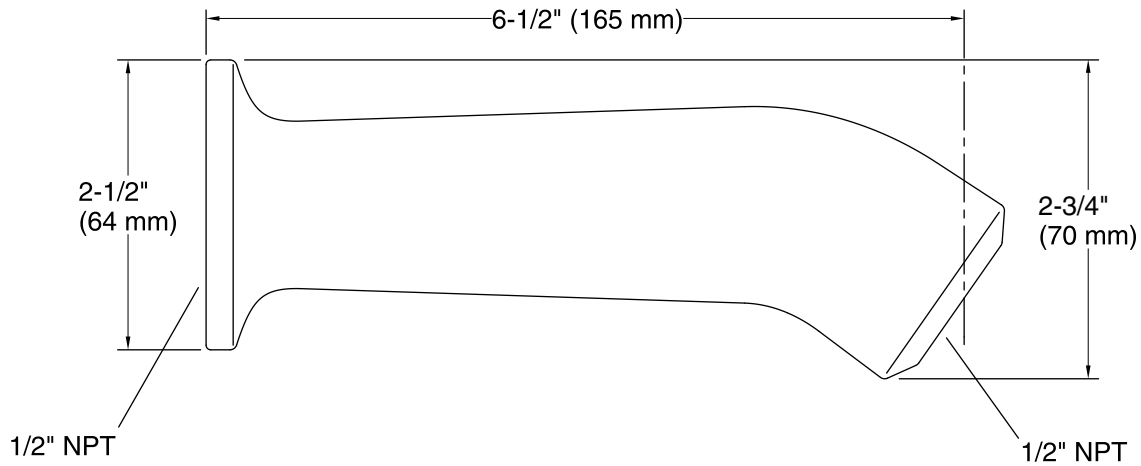

Technical Information

All product dimensions are nominal.

Material: Brass

Notes

Measure your actual product for roughing-in details.