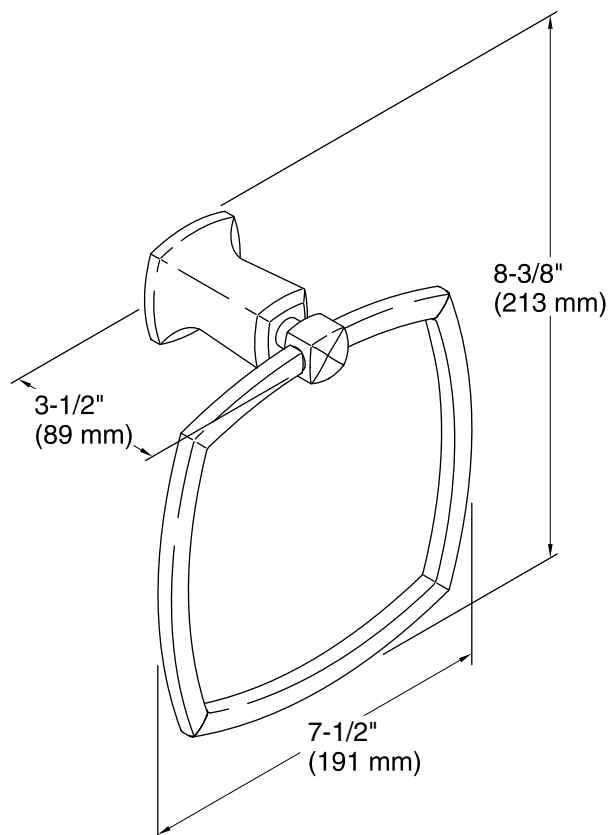

Technical Information

All product dimensions are nominal.

Material: Metal

Notes

Install this product according to the installation guide.

CAUTION: Risk of personal injury. Do not install these products in any area where they are likely to be used inadvertently as a grab bar or support bar. These products are not designed or intended for use as a grab bar or support bar.