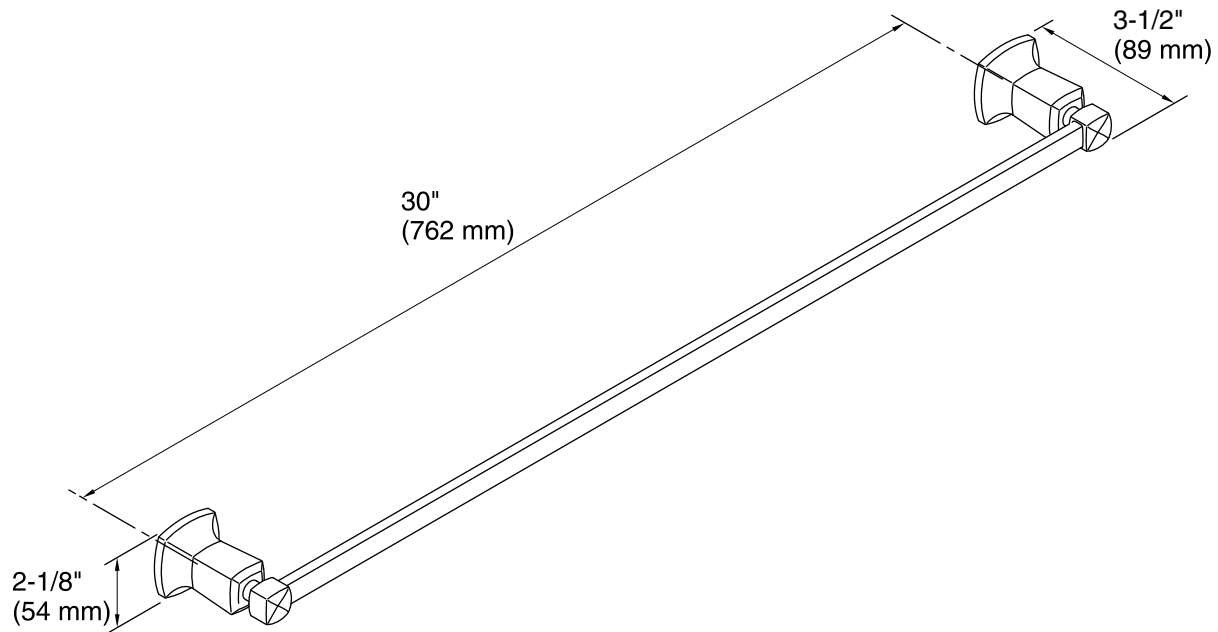

Technical Information

All product dimensions are nominal.

Material: Metal

Notes

Install this product according to the installation guide.

CAUTION: Risk of personal injury. Do not install these products in any area where they are likely to be used inadvertently as a grab bar or support bar. These products are not designed or intended for use as a grab bar or support bar.