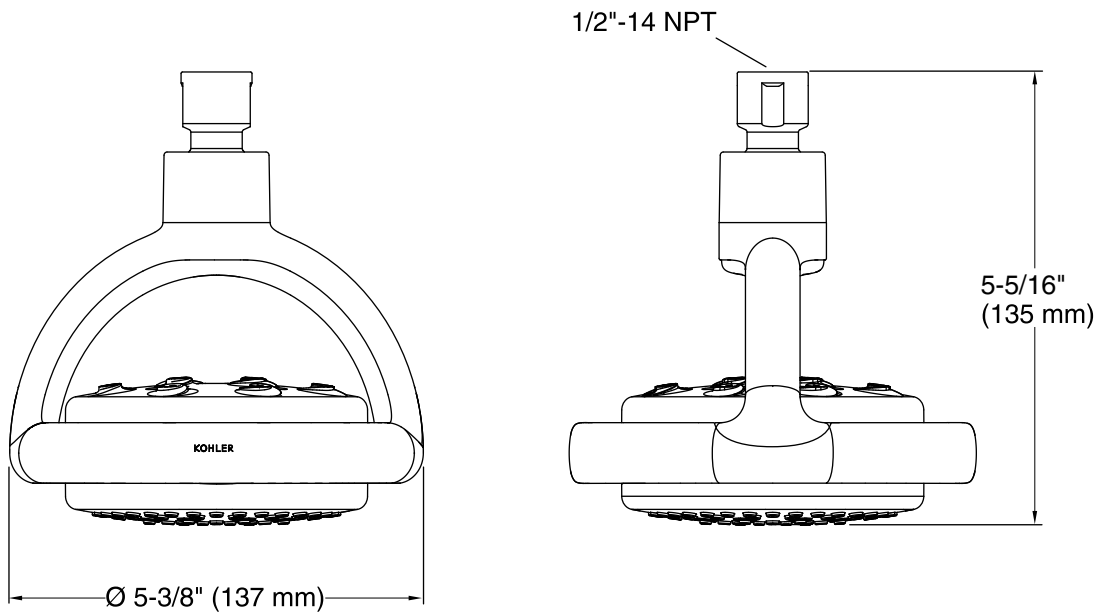

Features

- Flipstream® technology uses a single sprayhead for four unique, experiential spray patterns: Koverage™, Kotton™, Komotion™, and Kurrent™.
- Changing sprays is as easy as turning the head on its axis.
- 2.5 gal/min (9.5 l/min) maximum flow rate.
- 1/2" - 14 NPT connection.
- Showerarm and flange not included.

Technical Information

All product dimensions are nominal.

Showerhead/Body Spray:

Rated maximum flow: 2.5 gal/min (9.5 l/min)

Notes

Install this product according to the installation guide.