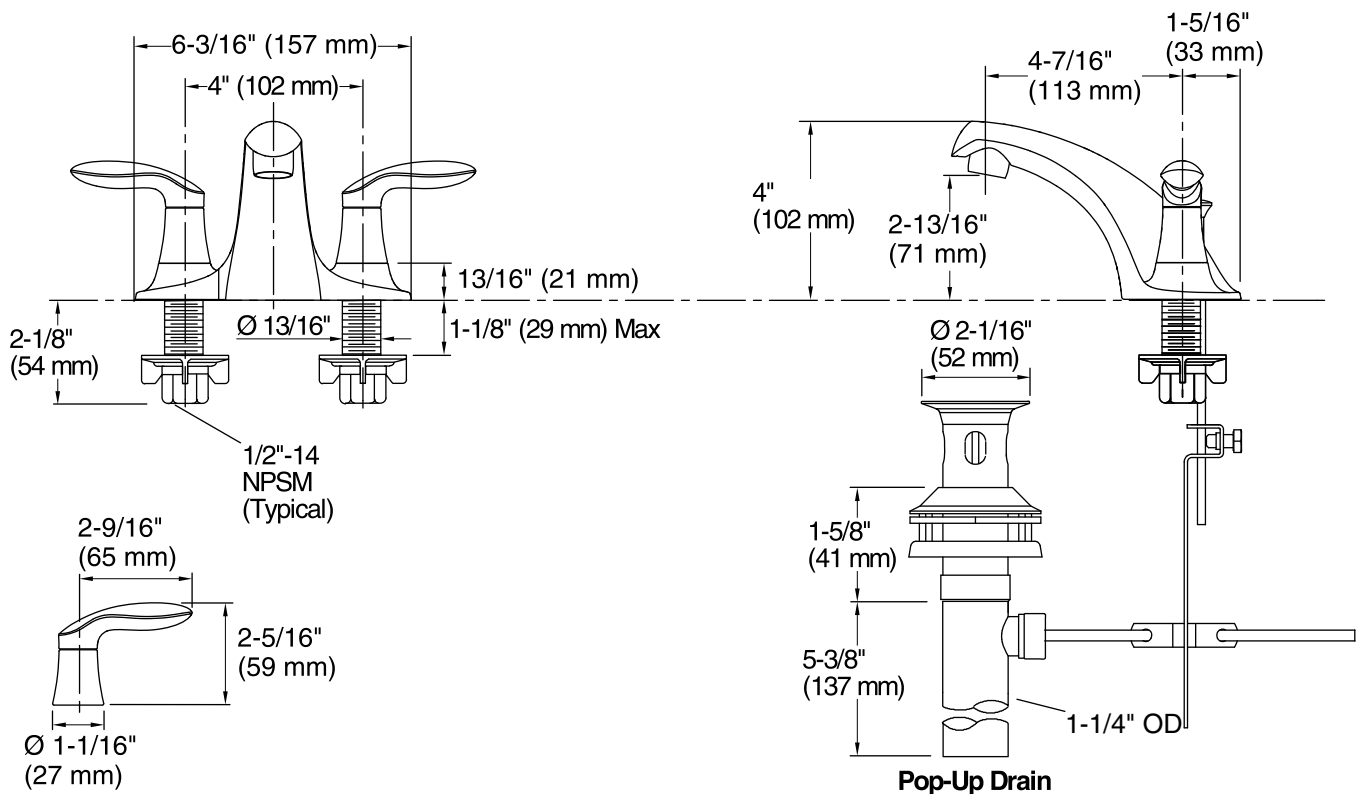

Features

- Two-handle centerset bathroom sink faucet for 4" centers.
- 4-7/16" (112 mm) spout reach.
- 1.2 gal/min (4.5 l/min) maximum flow rate [max at 60 psi (4.14 bar)].
- Includes metal pop-up drain with lift rod and 1-1/4" tailpiece.
- KOHLER ceramic disc valves exceed industry longevity standards for a lifetime of durable performance
- Red/blue indexing.
- Reversible quarter-turn washerless ceramic disc valves.
- Coordinates with Coralais faucets, accessories, and showering components to complete your bathroom.

Material

- Premium Metal Construction
- KOHLER finishes resist corrosion and tarnishing.

Installation

- For 4" (102 mm) centers.
- Deck-mount installation
- Pre-attached flexible supply lines simplify installation.

CP Polished Chrome

G Brushed Chrome

Technical Information

All product dimensions are nominal.

Faucet:

Flow rate: 1.2 gal/min (4.5 l/min)

Pressure: 60 psi (4.1 bar)

Valve body: Machined-brass

Drain with overflow: Yes

Drain tailpiece included: Yes

Spout:

Spout reach: 4-7/16" (112 mm)

Notes

Install this product according to the installation guide.

ADA, OBC, CSA B651 compliant when installed to the specific requirements of these regulations.