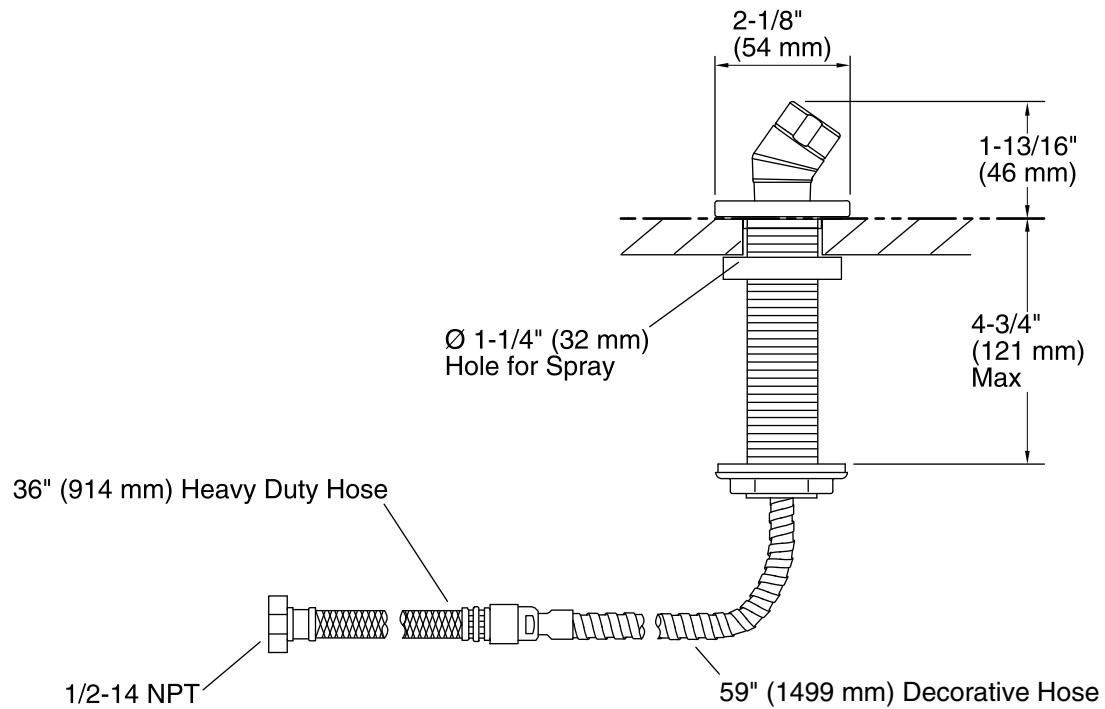

Technical Information

All product dimensions are nominal.

Installation Type: Deck-mount, Bath-mount

Material: Brass

Notes

Install this product according to the installation guide.