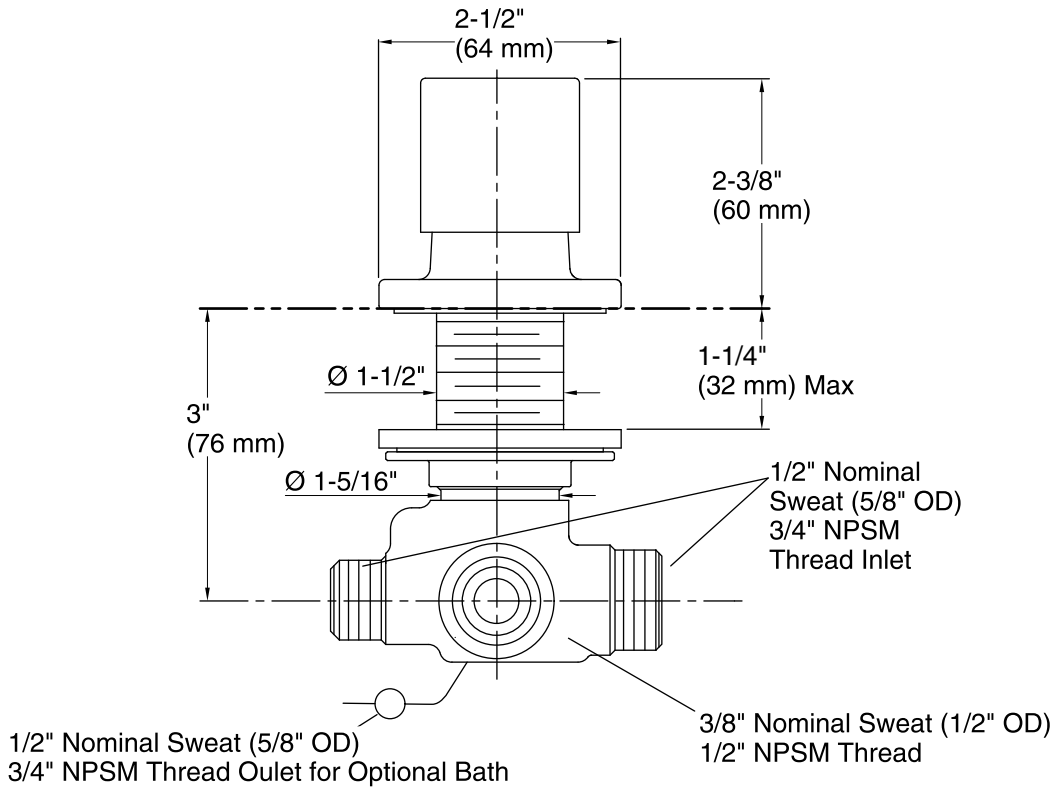

Technical Information

All product dimensions are nominal.

Notes

Install this product according to the installation guide.

Diverter valve has backflow protection.