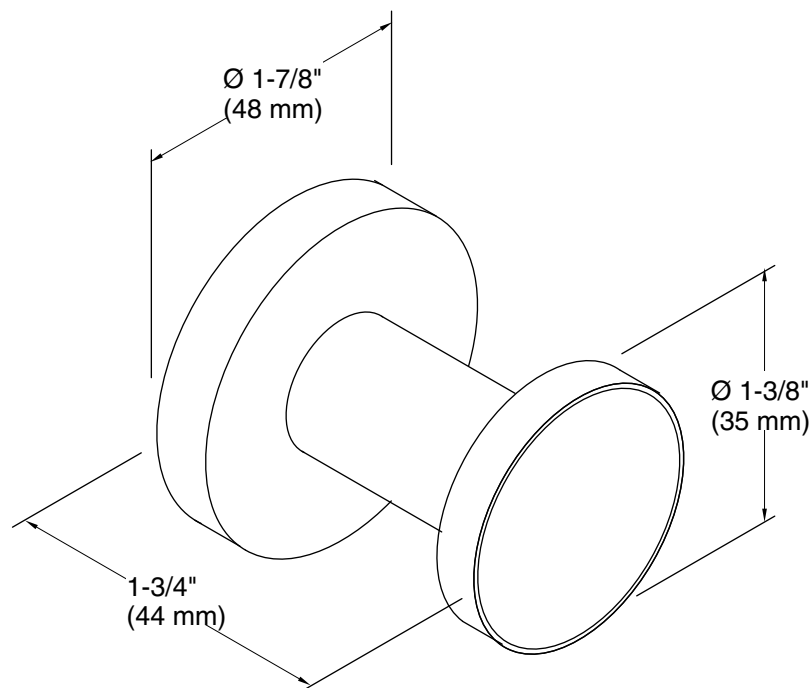

Technical Information

All product dimensions are nominal.

Material: Metal

Notes

Install this product according to the installation guide.