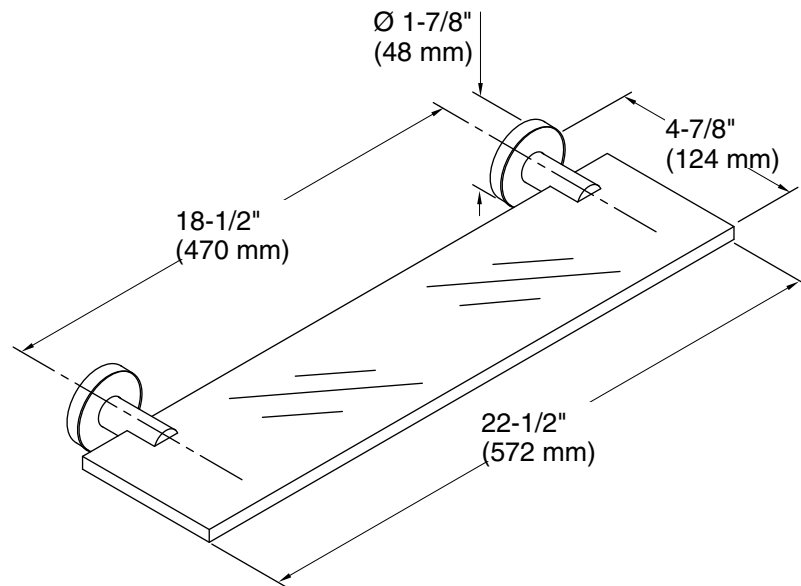

## Technical Information

All product dimensions are nominal.

Installation Type: Wall-mount

Material: Metal