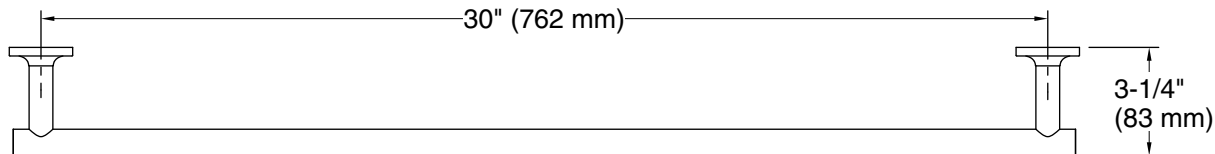

Technical Information

All product dimensions are nominal.

Installation Type: Wall-mount

Material: Metal

Notes

Install this product according to the installation guide.