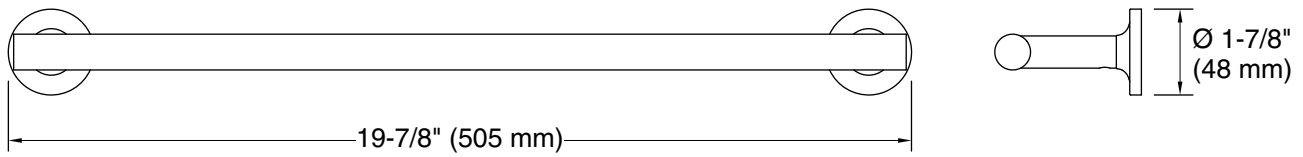

Technical Information

All product dimensions are nominal.

Installation Type: Wall-mount

Material: Metal

Notes

Install this product according to the installation guide.