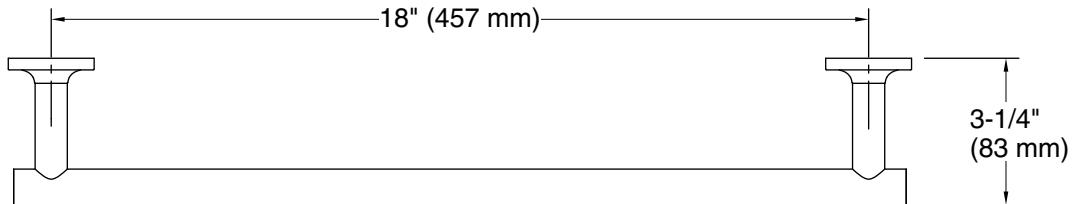

Technical Information

All product dimensions are nominal.

Installation Type: Wall-mount

Material: Metal

Notes

Install this product according to the installation guide.