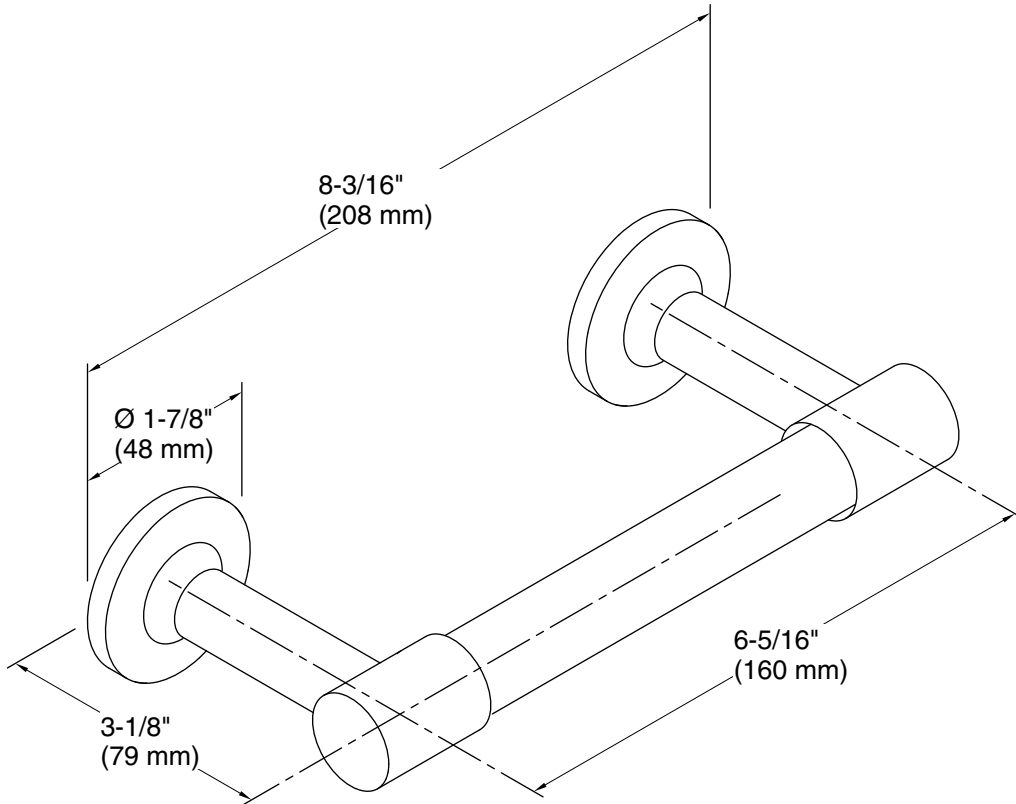

Technical Information

All product dimensions are nominal.

Material: Metal

Notes

Install this product according to the installation guide.

CAUTION: Risk of personal injury. Do not install these products in any area where they are likely to be used inadvertently as a grab bar or support bar. These products are not designed or intended for use as a grab bar or support bar.