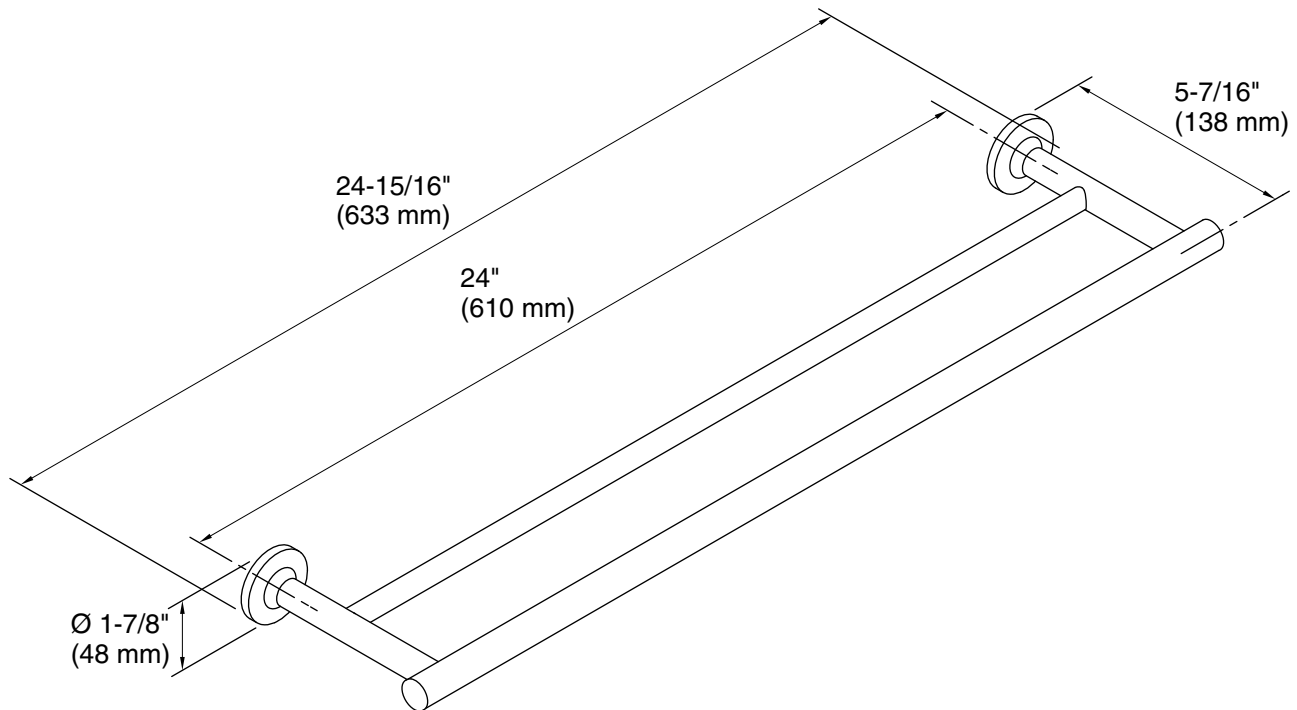

Technical Information

All product dimensions are nominal.

Installation Type: Wall-mount

Material: Metal

Notes

Install this product according to the installation guide.

CAUTION: Risk of personal injury. Do not install these products in any area where they are likely to be used inadvertently as a grab bar or support bar. These products are not designed or intended for use as a grab bar or support bar.