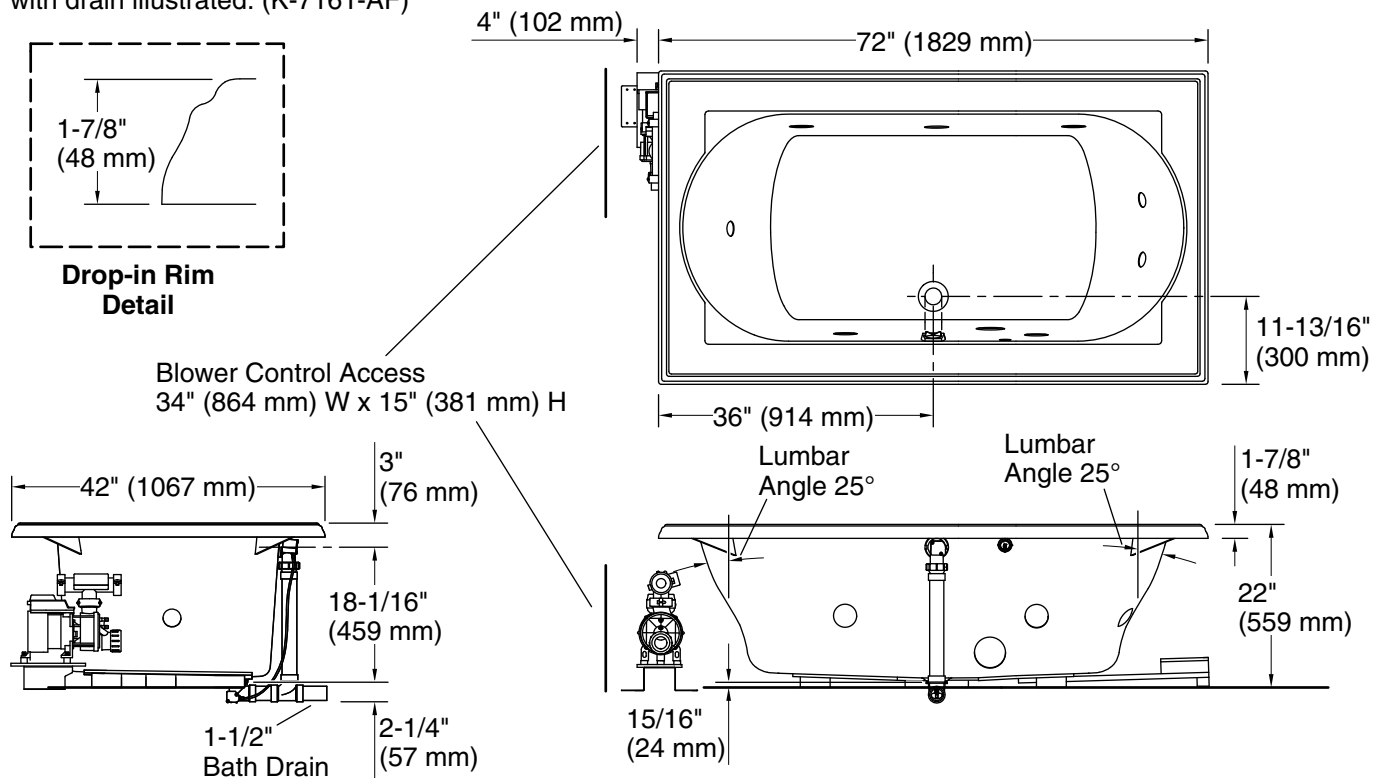

No change in measurements if connected with drain illustrated. (K-7161-AF)

Required Electrical Service

Two dedicated circuits required, protected with Class A Ground-Fault Circuit-Interrupter (GFCI). Outside North America, this device may be known as a Residual Current Device (RCD).

Pump: 120 V, 15 A, 60 Hz
Heater: 120 V, 60 Hz

Technical Information

All product dimensions are nominal.

Installation: Drop-in
Basin area, bottom: 48" x 27" (1219 mm x 686 mm)
Basin area, top: 60" x 30" (1524 mm x 762 mm)
Weight: 135 lbs (61.2 kg)
Minimum floor load: 45 lbs/ft² (219.7 kg/m²)
Water depth: 16" (406 mm)
Water capacity: 94 gal (355.8 L)
Cutout: Drop-in, 70-1/2" x 40-1/2" (1791 mm x 1029 mm)
Electrical component rating: Pump: 120 V, 7 A, 60 Hz
Heater: 120 V, 12 A, 60 Hz

Notes

Measure your actual product for rough-in details.

Install this product according to the installation instructions.

The hot water supply should be 70% of the capacity of the bath or greater. Installations will vary.