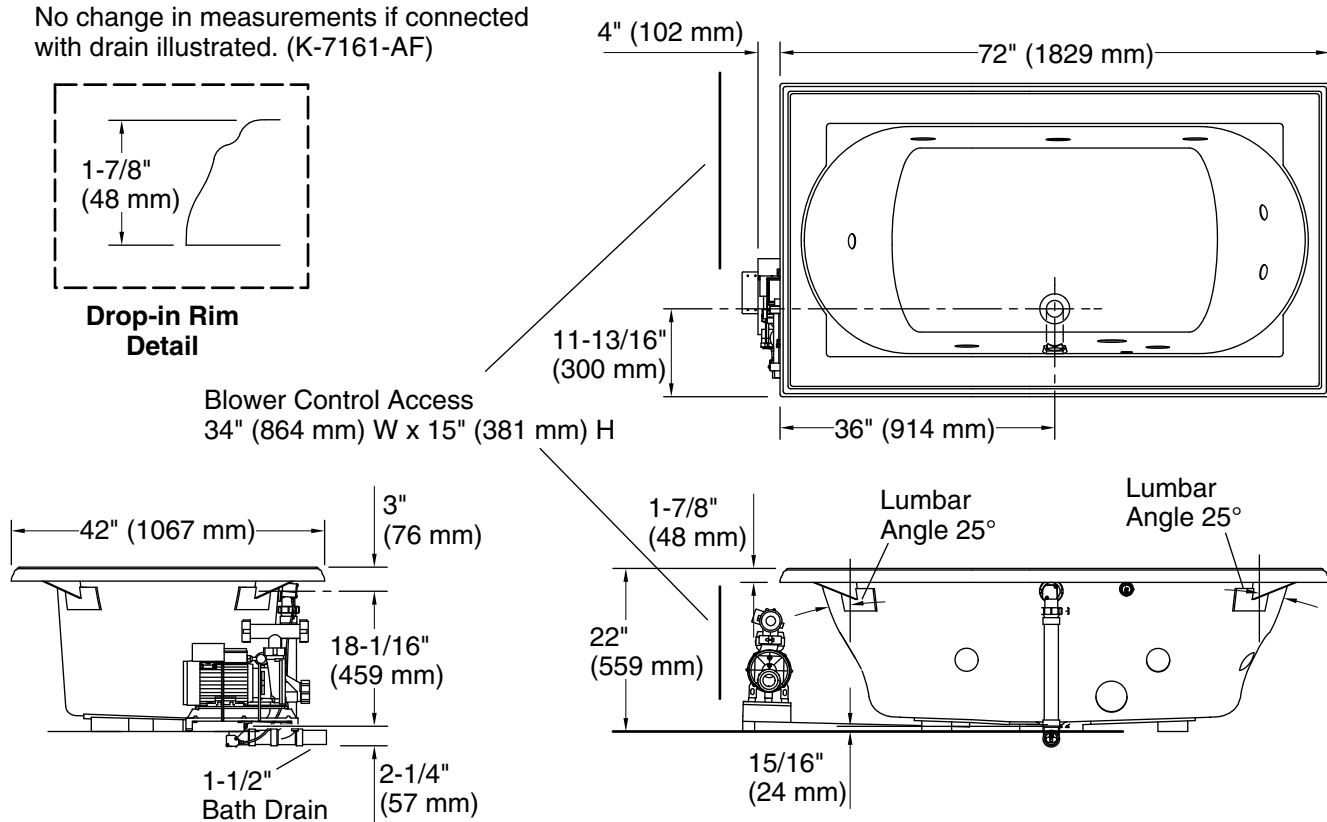

No change in rim measurements if connected with drain illustrated. (K-7161-AF)

Required Electrical Service

Two dedicated circuits required, protected with Class A Ground-Fault Circuit-Interrupter (GFCI). Outside North America, this device may be known as a Residual Current Device (RCD).

Pump: 120 V, 15 A, 60 Hz
Heater: 120 V, 15 A, 60 Hz

Technical Information

All product dimensions are nominal.

Installation: Drop-in
Basin area, bottom: 48" x 27" (1219 mm x 686 mm)
Basin area, top: 60" x 30" (1524 mm x 762 mm)
Weight: 135 lbs (61.2 kg)
Minimum floor load: 45 lbs/ft² (219.7 kg/m²)
Water depth: 16" (406 mm)
Water capacity: 94 gal (355.8 L)
Cutout: Drop-in, 70-1/2" x 40-1/2" (1791 mm x 1029 mm)
Electrical component rating: Pump: 120 V, 7 A, 60 Hz
Heater: 120 V, 12 A, 60 Hz
Pump speed: Variable

Notes

Measure your actual product for rough-in details.

Install this product according to the installation instructions.

The hot water supply should be 70% of the capacity of the bath or greater. Installations will vary.