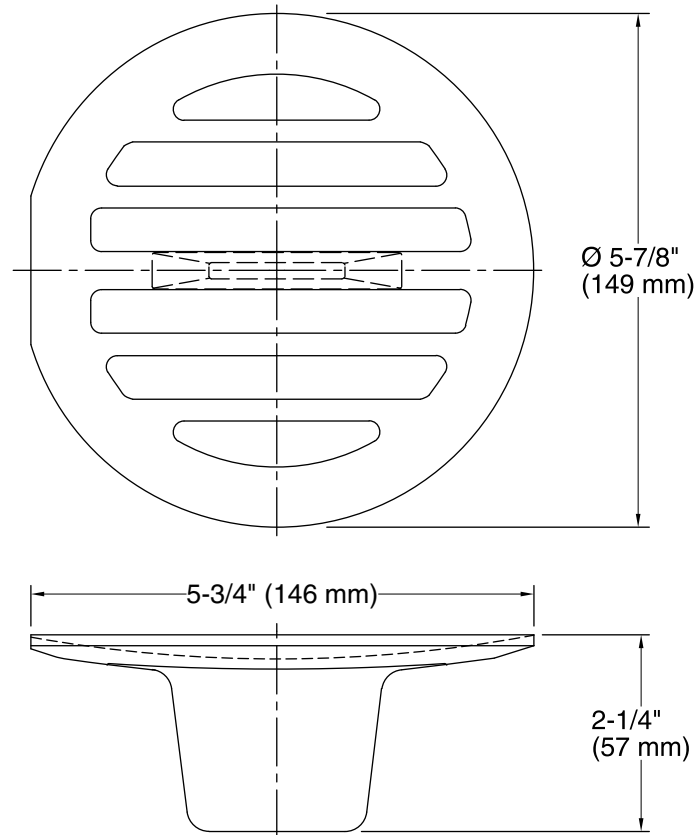

	CP	Polished Chrome
--	----	-----------------

Technical Information

All product dimensions are nominal.

Material: Brass, Brass