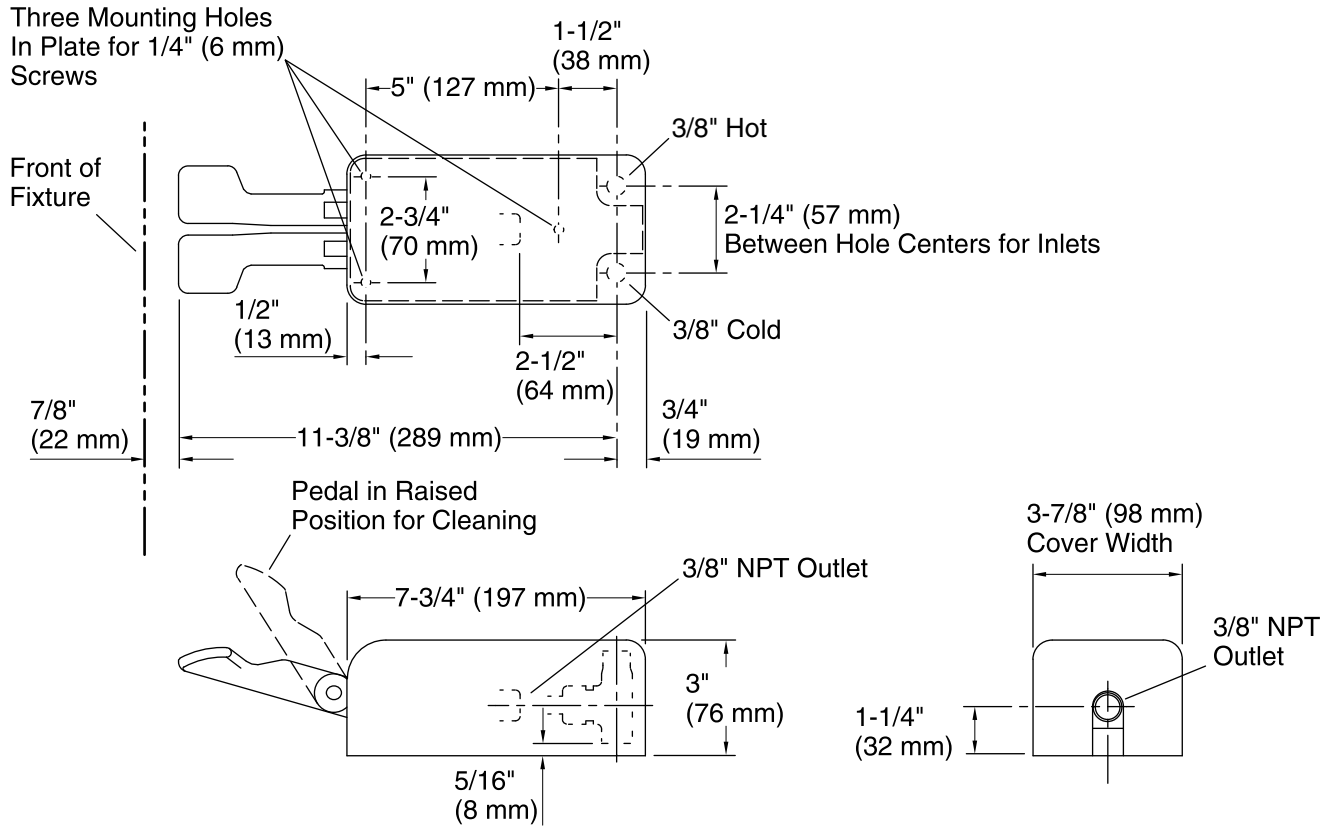

Double Foot Control
K-13808

Features

- Double-pedal, floor-mount foot control
- Solid brass construction for durability and reliability
- 3/8" NPT inside-threaded inlets
- Self-closing mixing valve
- Loose-key stops

	CP	Polished Chrome
--	----	-----------------

Technical Information

All product dimensions are nominal.

Material: Brass

Notes

Install this product according to the installation guide.