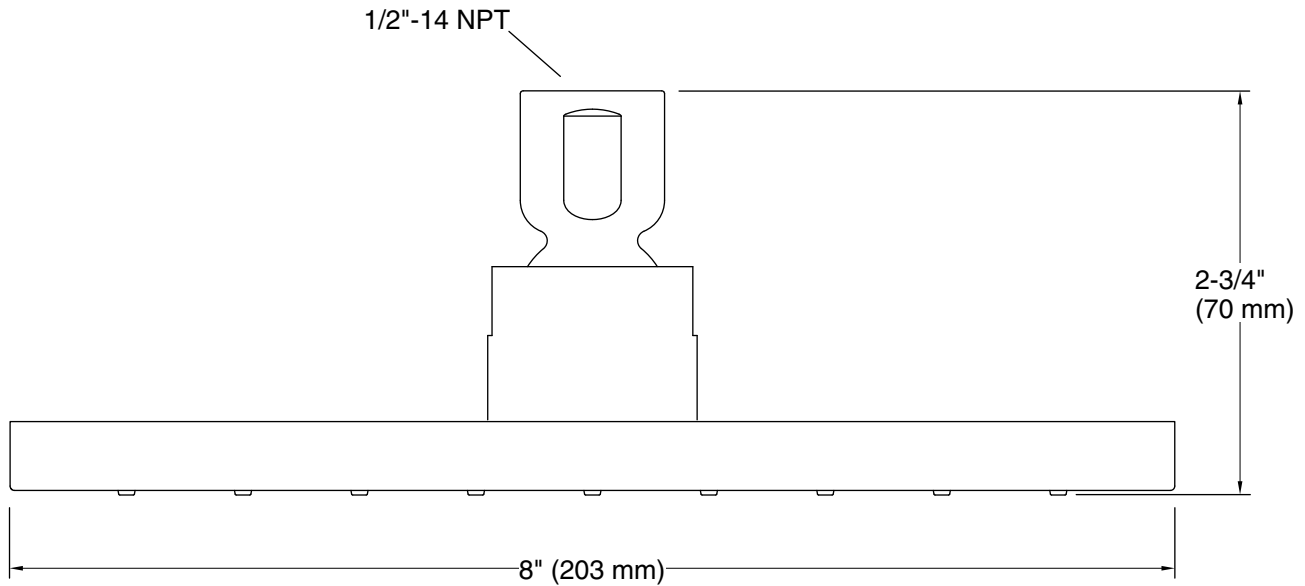

Technical Information

All product dimensions are nominal.

Showerhead/Body Spray:

Rated maximum flow: 2.5 gal/min (9.5 l/min)

Notes

Install this product according to the installation guide.