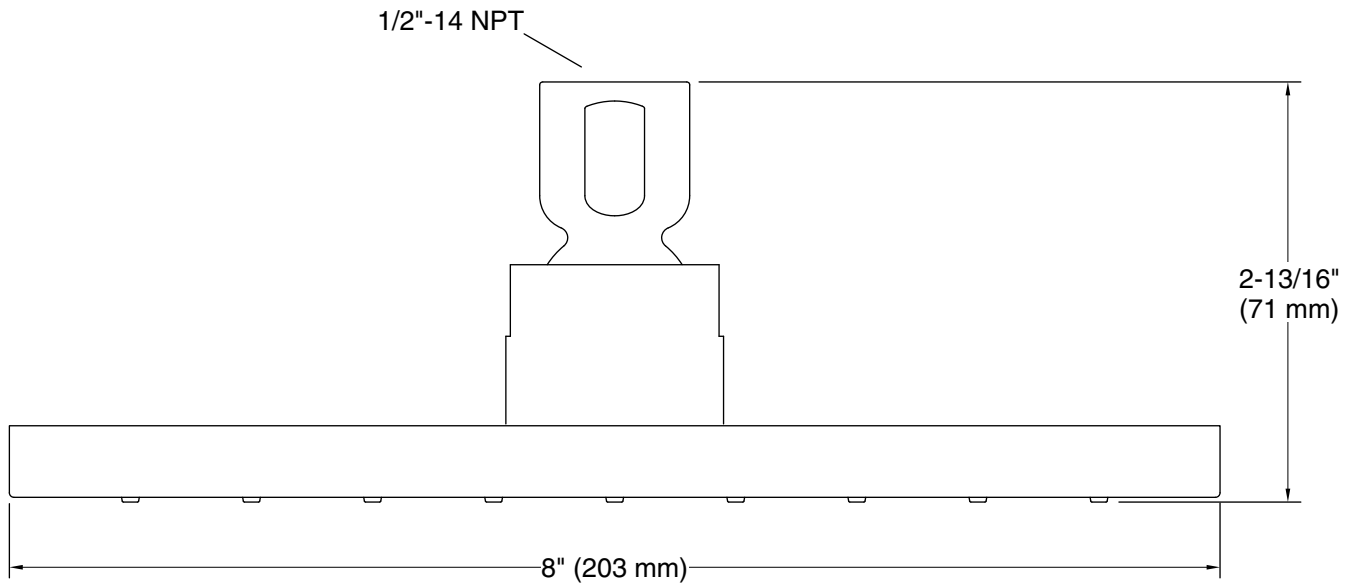

Technical Information

All product dimensions are nominal.

Showerhead/Body Spray:

Rated maximum flow: 1.75 gal/min (6.6 l/min)

flow:

Pressure: 80 psi (5.5 bar)

Notes

For use with automatic compensating valves rated at 1.4 gal/min (5.3 l/min) or less.