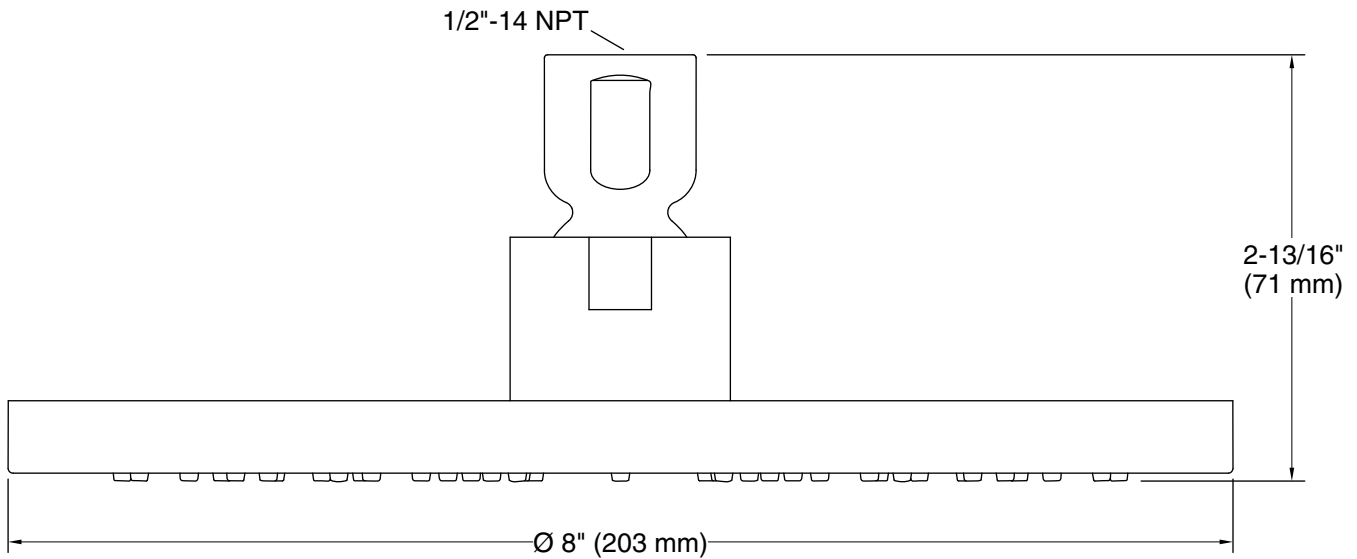

Features

- Single-function rainhead
- MasterClean™ sprayface features an easy-to-clean surface that withstands mineral buildup
- Optimized sprayface for maximum performance
- 1.75 gpm (6.6 lpm) maximum flow rate

Technical Information

All product dimensions are nominal.

Showerhead/Body Spray:

Rated maximum flow: 1.75 gal/min (6.6 l/min)

flow:

Pressure: 80 psi (5.5 bar)

Notes

For use with automatic compensating valves rated at 1.5 gal/min (5.7 l/min) or less.