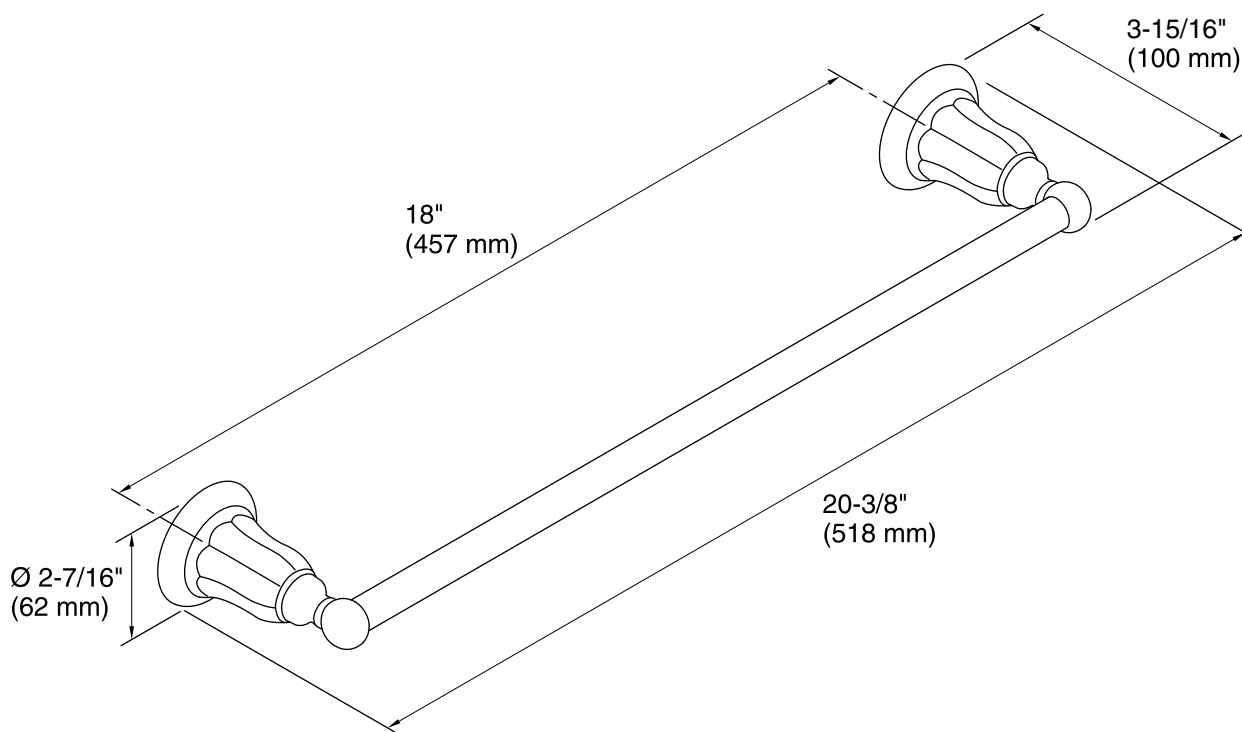

Color tiles intended for reference only.

Color	Code	Description
	CP	Polished Chrome
	BN	Vibrant® Brushed Nickel
	2BZ	Oil-Rubbed Bronze

Technical Information

All product dimensions are nominal.

Material: Metal