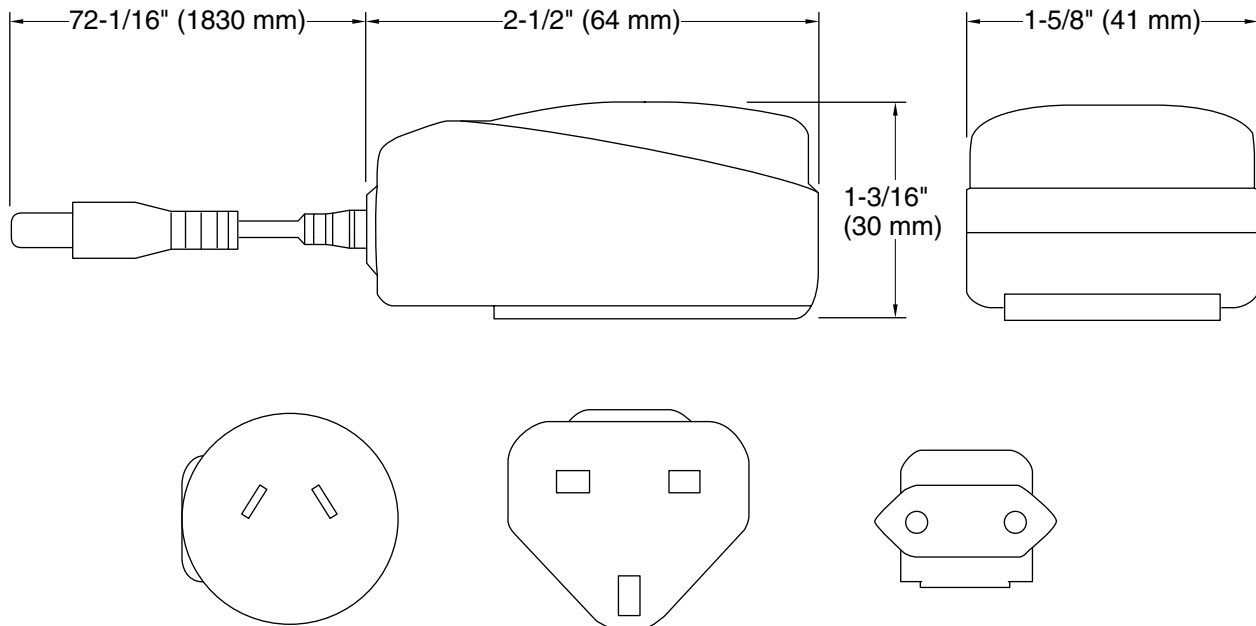

Features

- Intended for use with all Insight AC-powered deck- and wall-mount touchless faucets. One supply powers one Insight faucet.
- Single supply power cord plugs into any global electrical outlet except North America. For North America outlets please use 13480-A.
- Input for 120 V to 240 V, 50/60-hertz operation.
- Energy Star Efficiency Level VI.
- Regulated output of 5 VDC at 1.2 amps.
- Intended for use in global outlets only. For North American outlets, please use K-13480-A.

Installation

- 72-inch power cord for easy 120- to 240-volt installation.

Codes/Standards

None Applicable

KOHLER® One-Year Limited Warranty

See website for detailed warranty information.

Required Electrical Service

One circuit required.

120/240 V, 0.3 A, 50/60 Hz

Technical Information

All product dimensions are nominal.

Material: Plastic

Notes

Install this product according to the installation guide.