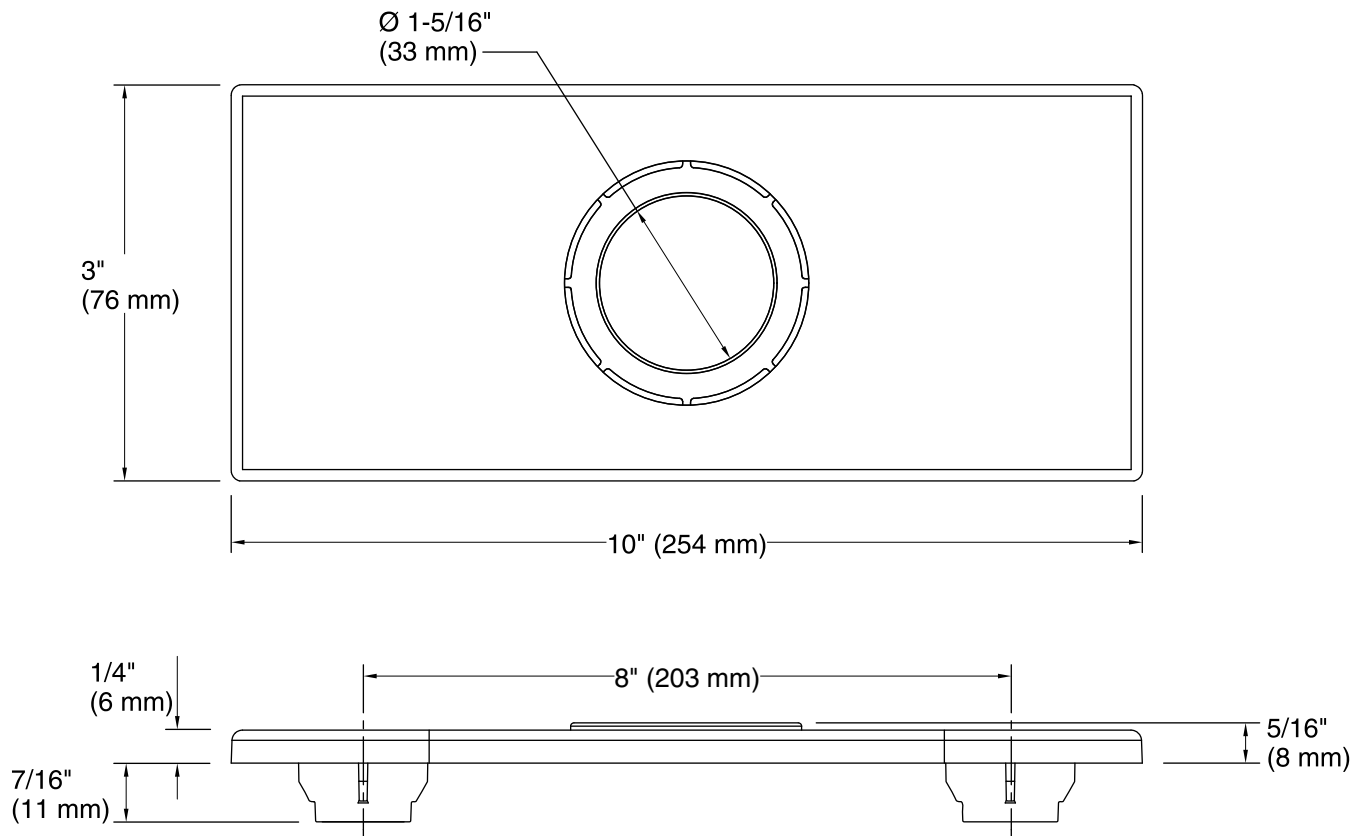

Escutcheon Plate
K-13479-B

Features

- For use with Insight™ deck-mount faucet
- For 8" centers
- KOHLER finishes resist corrosion and tarnishing, exceeding industry durability standards over two times
- Round design option available

Technical Information

All product dimensions are nominal.

Material: Brass

Notes

Install this product according to the installation guide.